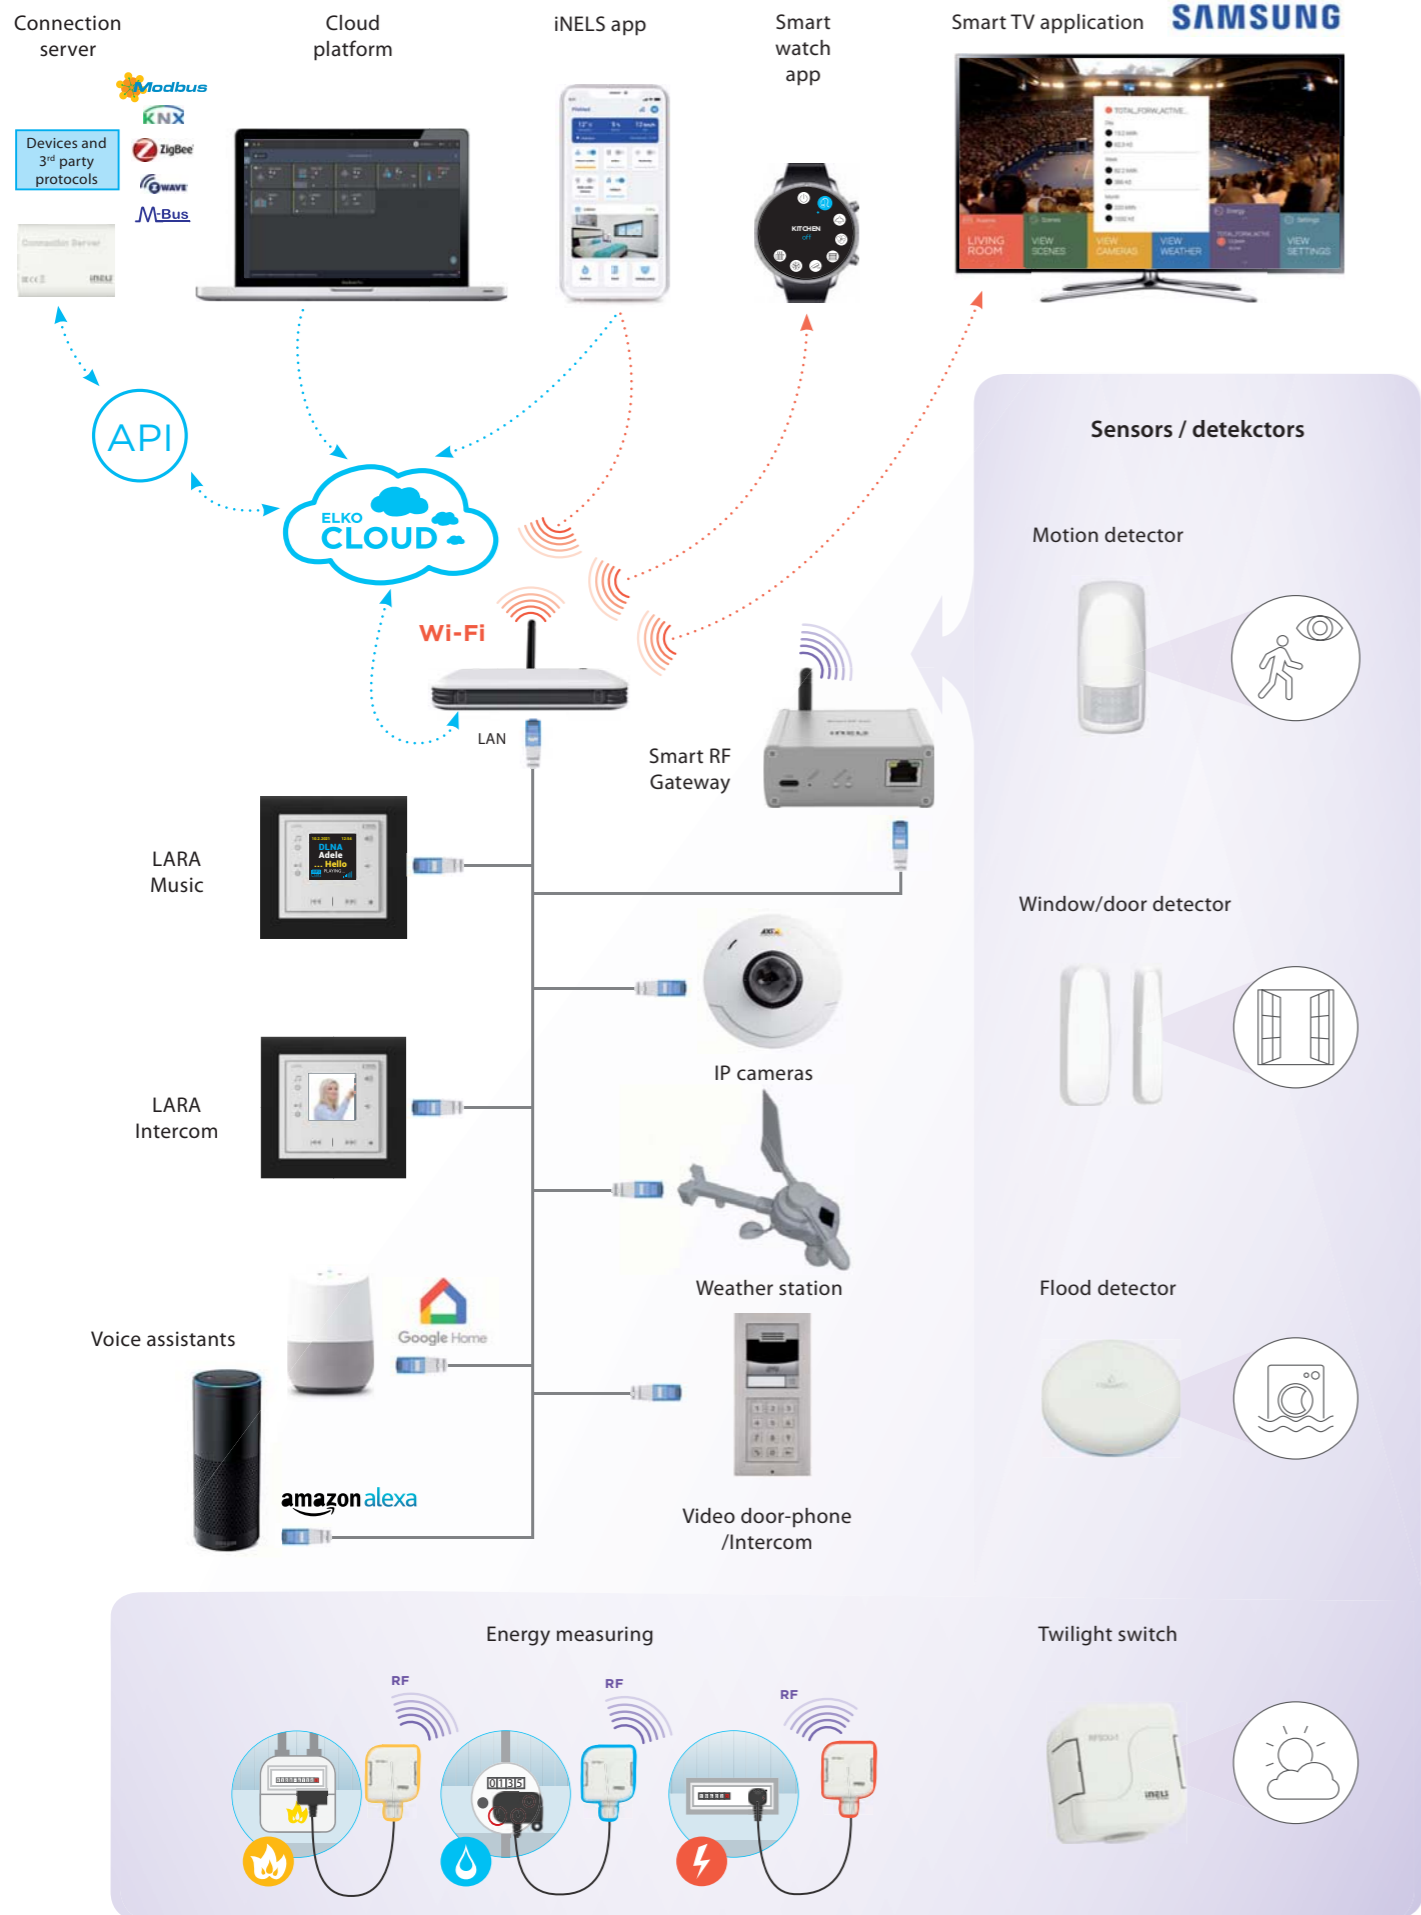

GSB3-40/S
Glass switch button
with symbols

iNELS App

Also available for tablets

Accessories

TELVA-2 230V,
TELVA-2 24V
Thermodrives

AN-I
AN-E
Internal antenna
External antenna

TC
TZ
Pt100
Thermo sensors

SCOPE ARCHITECTURE

INELS BUS SCOPE

iNELS APP

Replaces the original application:

- iNELS Home Control Mobile and iNELS Home Control Tablet (for CU3 series and Connection Server)
- iNELS Home RF Control (for eLAN-RF)
- iNELS Home Control IR Mobile (for eLAN-IR)
- LARA Dio (for LARA player)

and combines them into one.

This revolutionary application allows not only the control of all the above devices and elements, but also the setting of simple events (scenes) directly by the user - across iNELS systems.

It also integrates the control of 3rd party devices (cameras, intercoms, home appliances). Allows direct connection to the device or connection via iNELS. Cloud, including voice assistant control.

New features are configurable notifications, an optional dashboard or definable roles (rights) for individual users.