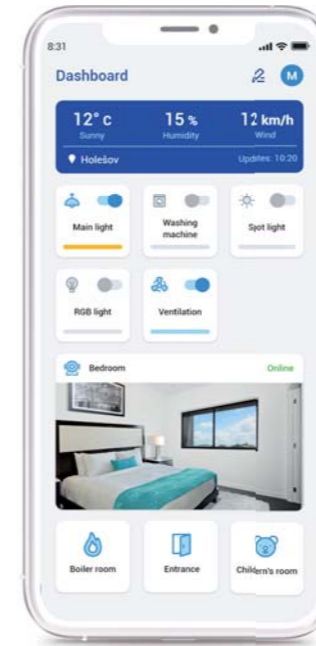

- Heating
- Air conditioning
- Recuperation

- LARA
- NAS

- Cameras
- Weather station
- Intercoms
- Home appliances

- Energy dashboard
- History report (charts & graphs)

- Google Home
- Amazon Alexa

- Automation
- Notification
- Widgets
- Favourites/overview
- Log history
- eLAN-IR
- Geolocation
- Weather data
- Conrad Connect
- Users management

Overview

Absolute control over the state of all technologies.

Device list

Control the device from anywhere.

Rooms management

Settings according to individual rooms.

Colour setting

Easy adjustment of the light scene with one touch - switching, dimming, colour.