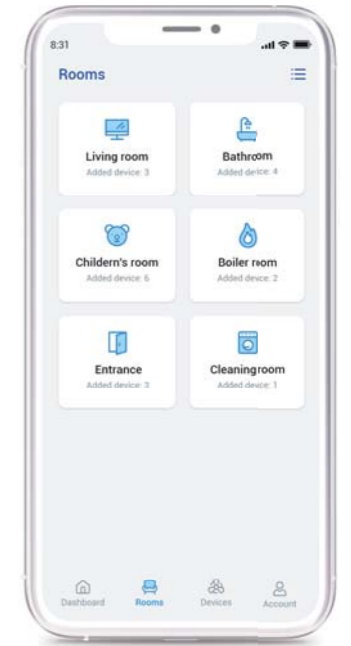

- Heating
- Air conditioning
- Recuperation

- LARA
- NAS

- Cameras
- Weather station
- Intercoms
- Home appliances

- Energy dashboard
- History report (charts & graphs)

- Google Home
- Amazon Alexa

- Automation
- Notification
- Widgets
- Favourites/overview
- Log history
- eLAN-IR
- Geolocation
- Weather data
- Conrad Connect
- Users management

	Silver	Gold	Platinum
Lighting control	✓	✓	✓
Garage doors and gates	✓	✓	✓
Switching appliances	✓	✓	✓
RGB bulbs and LED strips	✓	✓	✓
Scenes	✓	✓	✓
Detectors/sensors	✓	✓	✓
Heating	✓	✓	✓
Air conditioning	✗	✓	✓
Recuperation	✗	✓	✓
LARA	✗	✓	✓
NAS	✗	✗	✓
Cameras	✓	✓	✓
Weather station	✗	✓	✓
Intercoms	✗	✓	✓
Home appliances	✗	✗	✓
Energy dashboard	✗	✓	✓
History report (charts & graphs)	✗	✗	✓
Google Home	✓	✓	✓
Amazon Alexa	✓	✓	✓
Automation	✗	✓	✓
Notification	✓	✓	✓
Widgets	✓	✓	✓
Favourites/overview	✓	✓	✓
Log history	✗	✓	✓
eLAN-IR	✗	✓	✓
Geolocation	✗	✓	✓
Weather data	✗	✓	✓
Conrad Connect	✓	✓	✓
Users management	✓	✓	✓

Overview

Absolute control over the state of all technologies.

Device list

Control the device from anywhere.

Rooms management

Settings according to individual rooms.

Colour setting

Easy adjustment of the light scene with one touch - switching, dimming, colour.