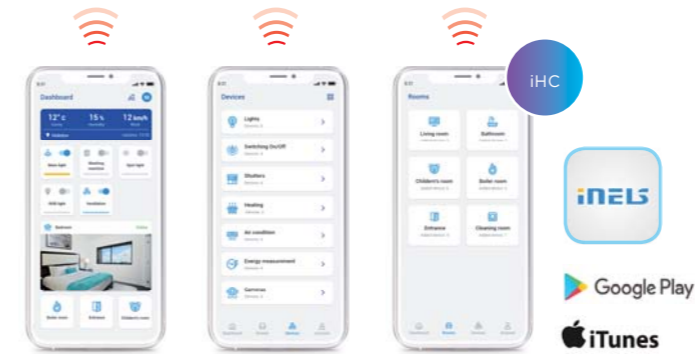

On-wall button controllers

Glass switches button

Touch panels:

Control a wide range of units from one place - whether home lighting or room temperature.

Remote control:

Everything can be controlled via a full-fledged remote control or for example, in the form of a simple key fob.

● works on iNELS RF Control ● works on iNELS BUS System

iNELS application:

iNELS application with the possibility of intuitive operation and modern design is available for mobiles and tablets.

Voice control:

Whatever you want, just say it. Our system is fully integrated with Google Home or Amazon Alexa.

TV applications:

Television is no longer just used to watch television programs - now we can use it to control our household.