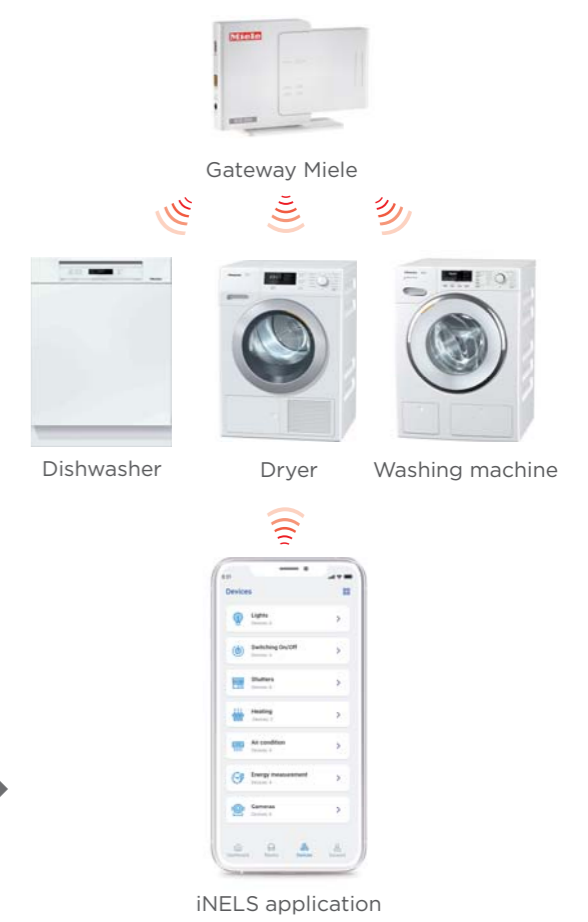

The fridge, washing machine and oven can already do great things. Do a piece of work you don't have to do, and let you know at the right time.

What you will appreciate:

- connecting the house to other smart technologies
- clear control from various devices
- smart notifications and statuses
- well-being and comfort that you did not know before