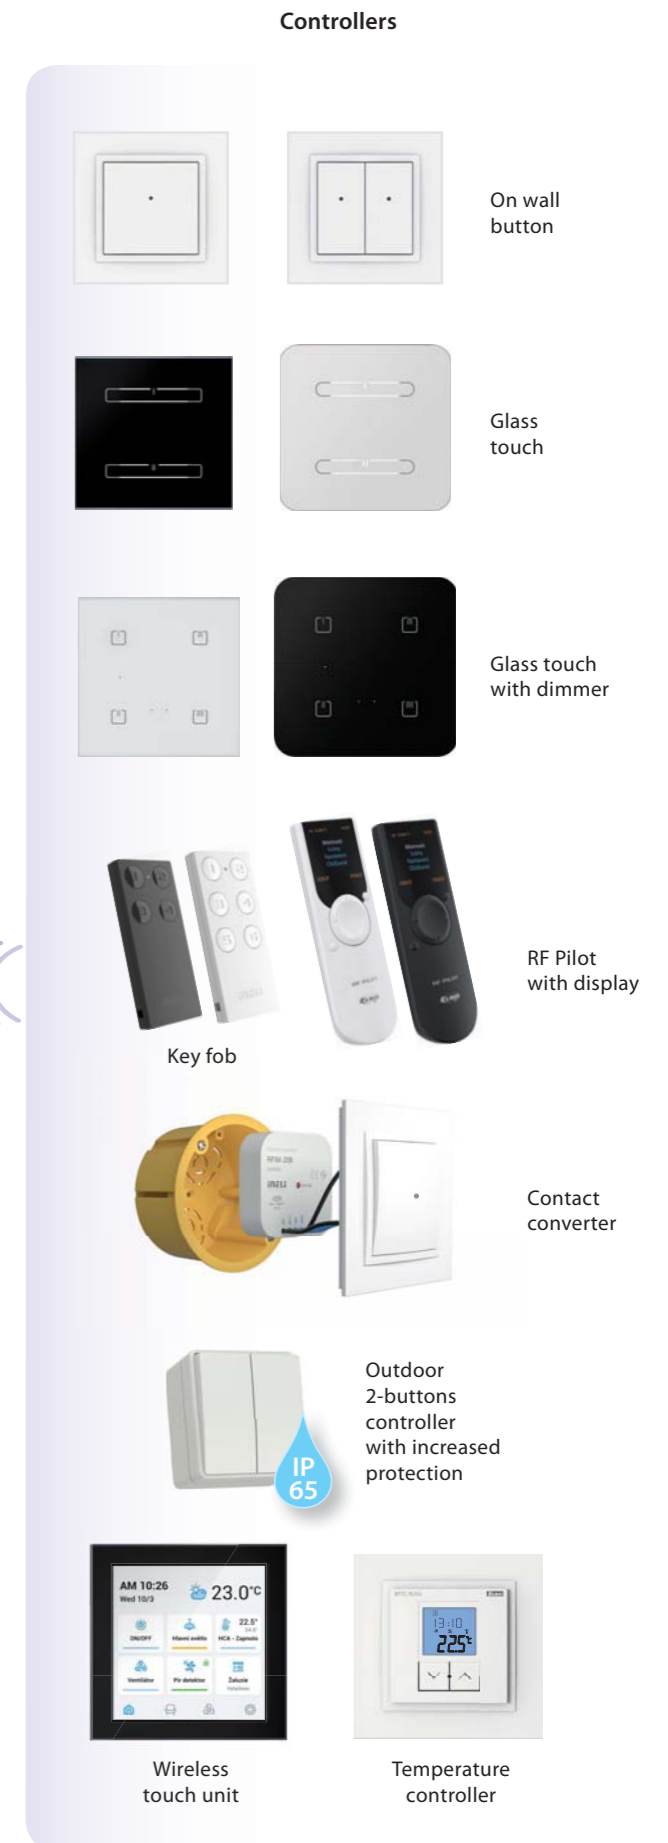

GSB3-40/S
Glass switch button
with symbols

iNELS App

Also available for tablets

Accessories

TELVA-2 230V,
TELVA-2 24V
Thermodrives

AN-I
AN-E
Internal antenna
External antenna

TC
TZ
Pt100
Thermo sensors

SCOPE ARCHITECTURE