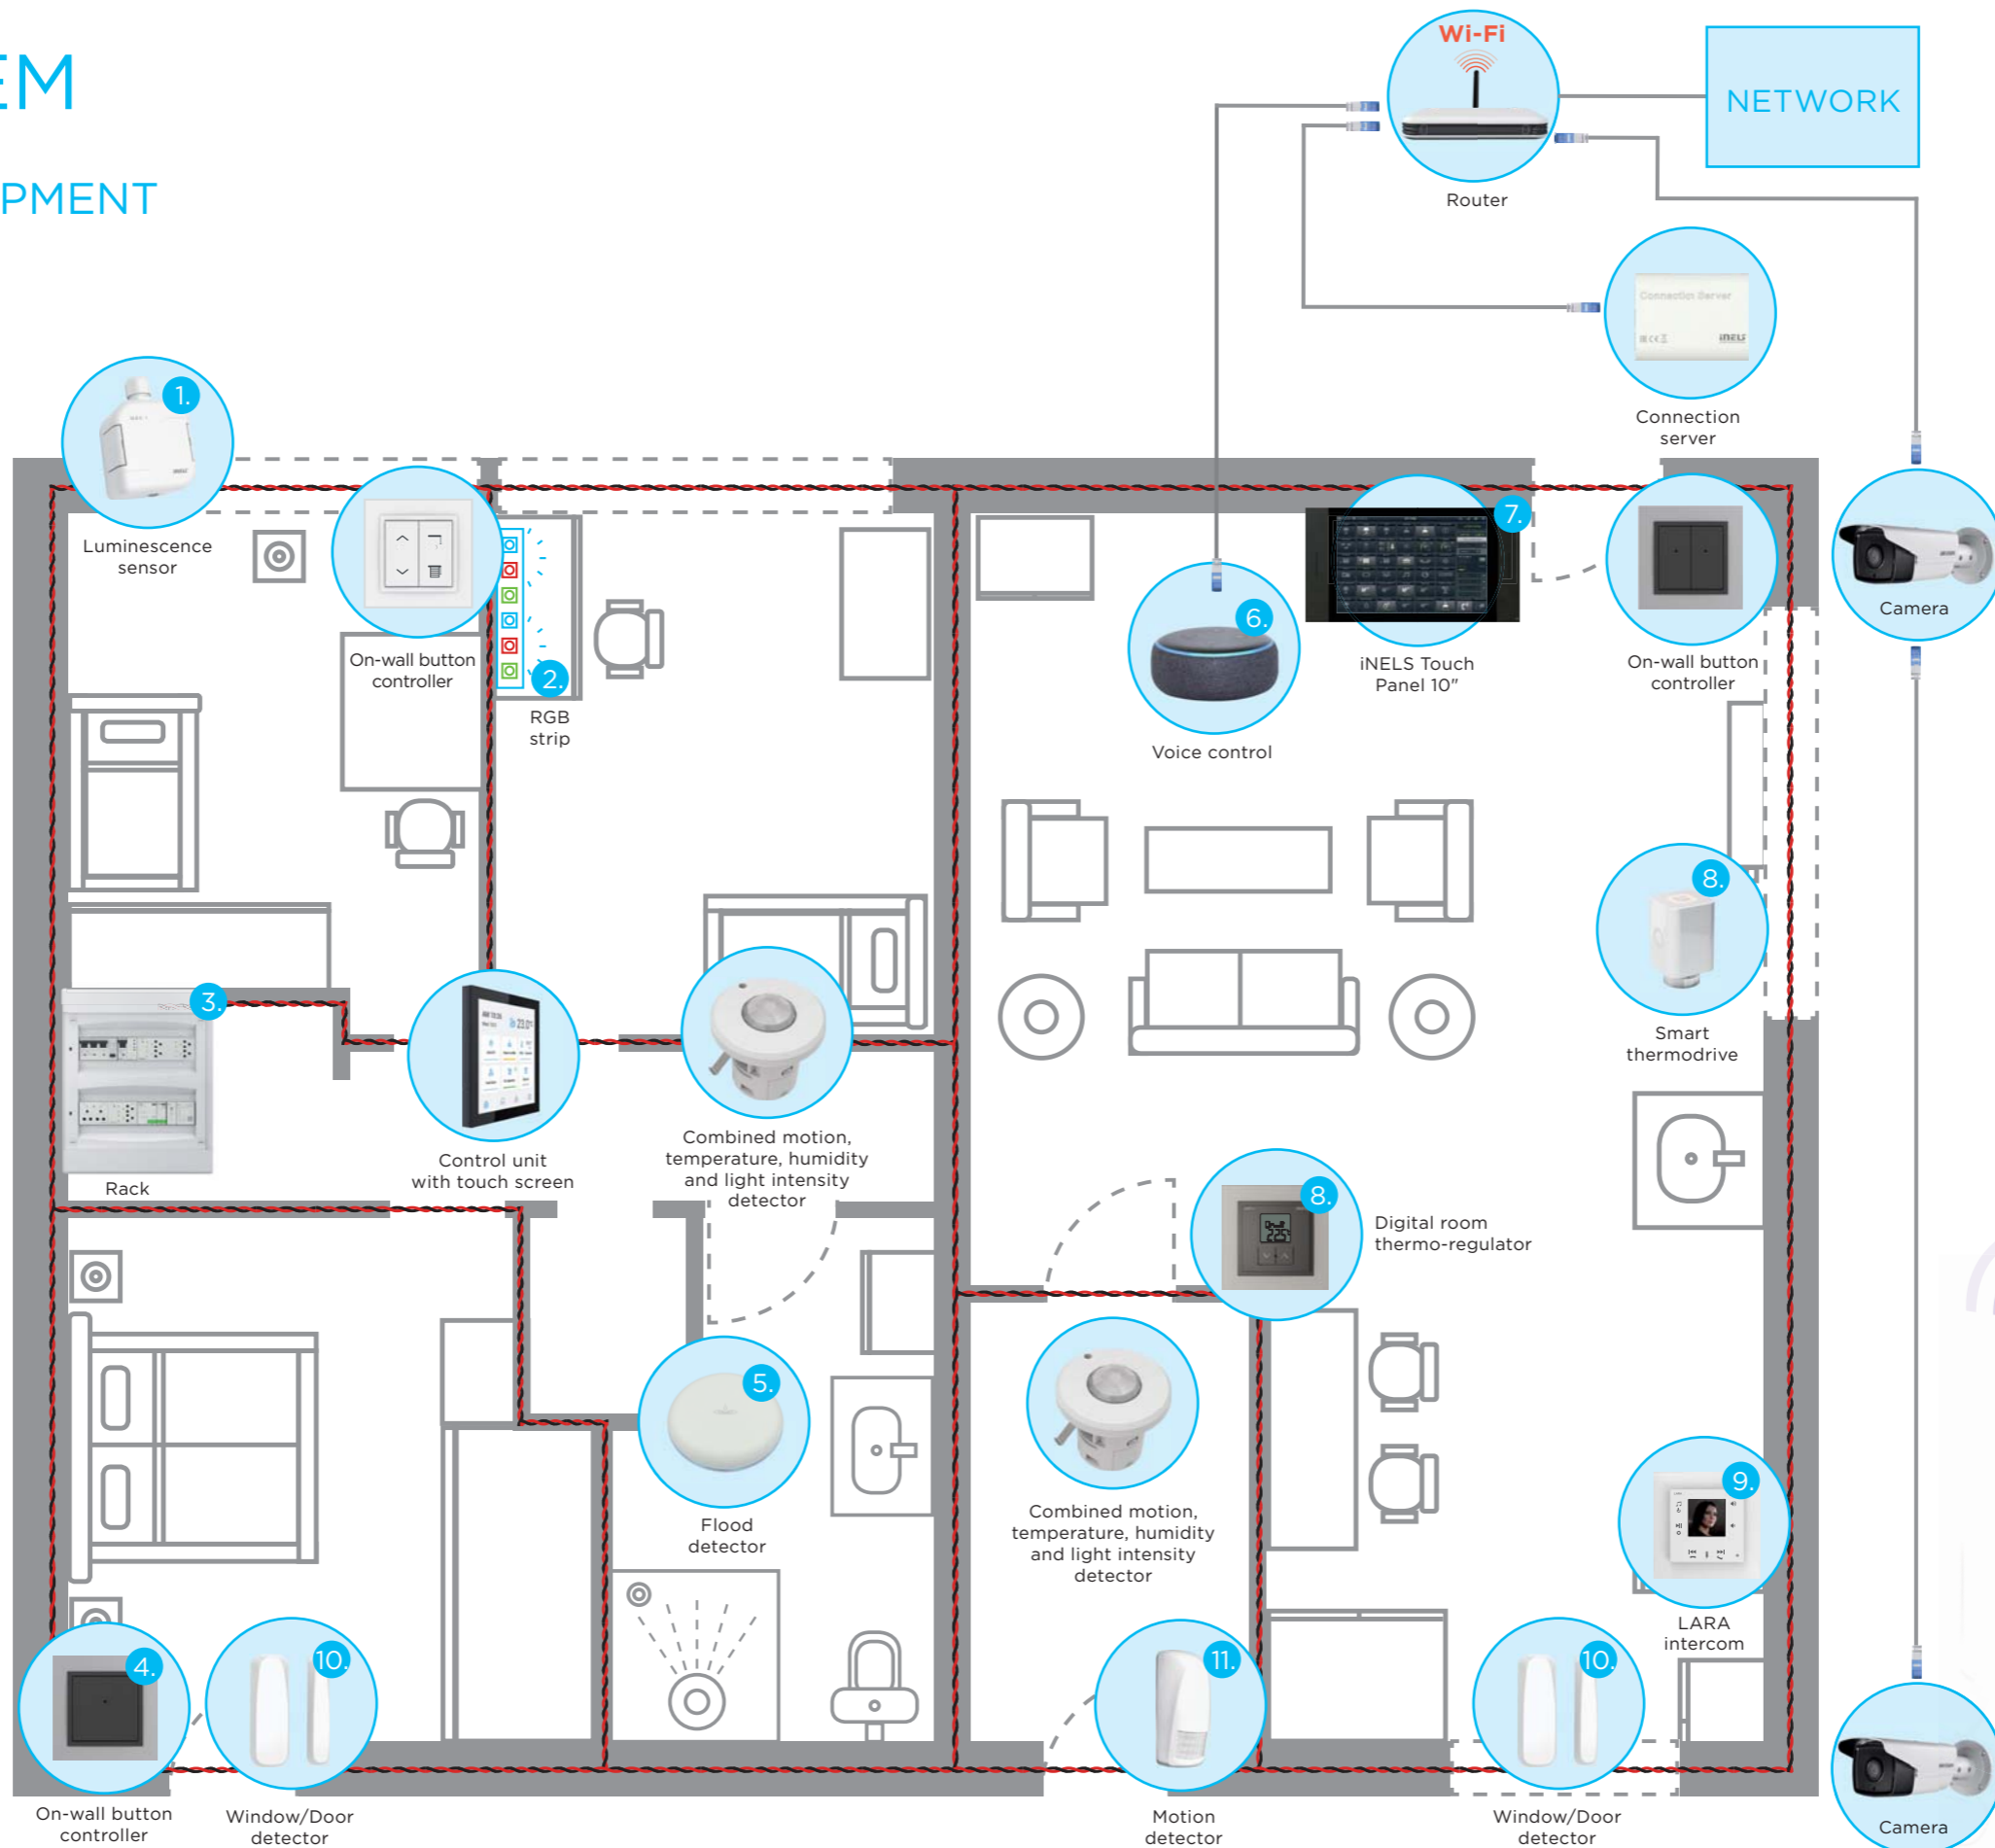

11.

Security camera to protect the home, office and building.

BUS SYSTEM

EXAMPLE OF EQUIPMENT AND WIRING

1.

Control of blinds by local controller or light detector (dawn/dusk). With the possibility to combine with a fixed schedule.

2.

The dimmable RGB tape is controlled by a wall controller or a mobile application.

3.

Switchboard including central unit with power supply (A), switching actuators for lights and heated (B), dimming modules for lights and RGB strips (C), switching actuators for blinds (D) and Connection server to connect the system to the Internet (E).

- A. CU3-02M+BSP3-02M +PS-100
- B. SA3-012M (lighting) + SA3-06M (heating)
- C. DA3-22M + RFDA-73M
- D. JA3-018M
- E. Connection Server

4.

Lighting intensity regulation and light scene options. In the picture, the dimming of the light is controlled by a wall controller.

5.

Flood detector to indicate water from an overflowing tub or cracked water hose.

6.

Voice control of the system using Google HOME or Amazon Alexa.

7.

Wall Touch panel used to control all installed household devices.