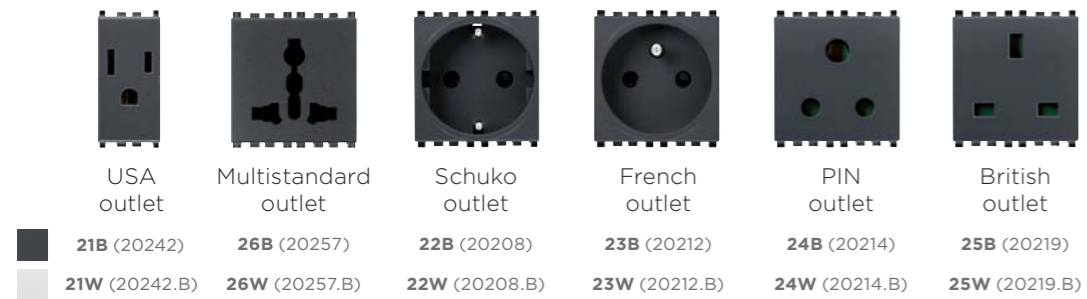

GRMS SOLUTION FOR EACH HOTEL

Let us introduce you the glass control innovation for the iNELS GRMS system.

After the successful introduction of the iNELS GRMS glass series, we have decided to bring its development a little further and offer a new solutions to those, who prefer rather round shapes. Along with the shape, we also changed the design of the icons, which you can choose according to your own preferences. The compact solution follows the latest trends. And just like the sharp controllers, it fits elegantly into every possible environment, whether it is a hotel corridor (glass card readers) or the controller near the bedside table in your room (glass touch panels). Controllers are available in elegant black and white colour.