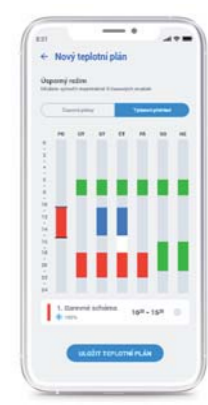

What you will appreciate:

- automatic temperature control according to a time schedule or the presence of people
- identification of open windows and unnecessary overheating
- quick temperature setting function
- zone setting of heating and air conditioning
- remote heating control function

ENERGY MEASUREMENT

Expenditure under control

All the data on your consumption is always available. It's up to you how you deal with it. You can optimize expenses and protect the environment.

What you will appreciate:

- overview of energy, gas and water
- view of immediate consumption
- long-term statistics and reports
- intuitive application

iNELS application

System iNELS

Wireless thermodrive

Temperature controller

Control unit with touch screen