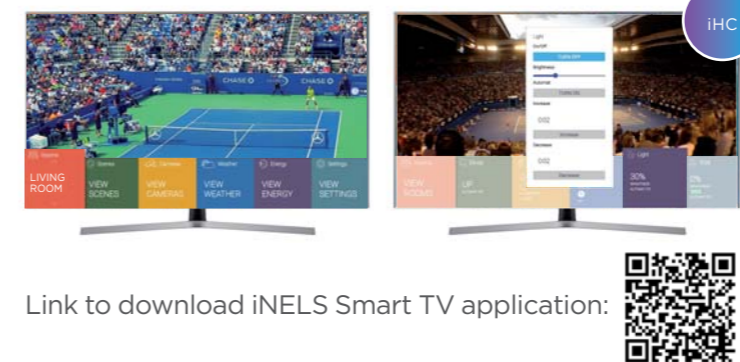

TV applications:

Television is no longer just used to watch television programs - now we can use it to control our household.

Link to download iNELS Smart TV application:

Smart watch:

Switching appliances, dimming lights and controlling blinds can now also be controlled using a watch.