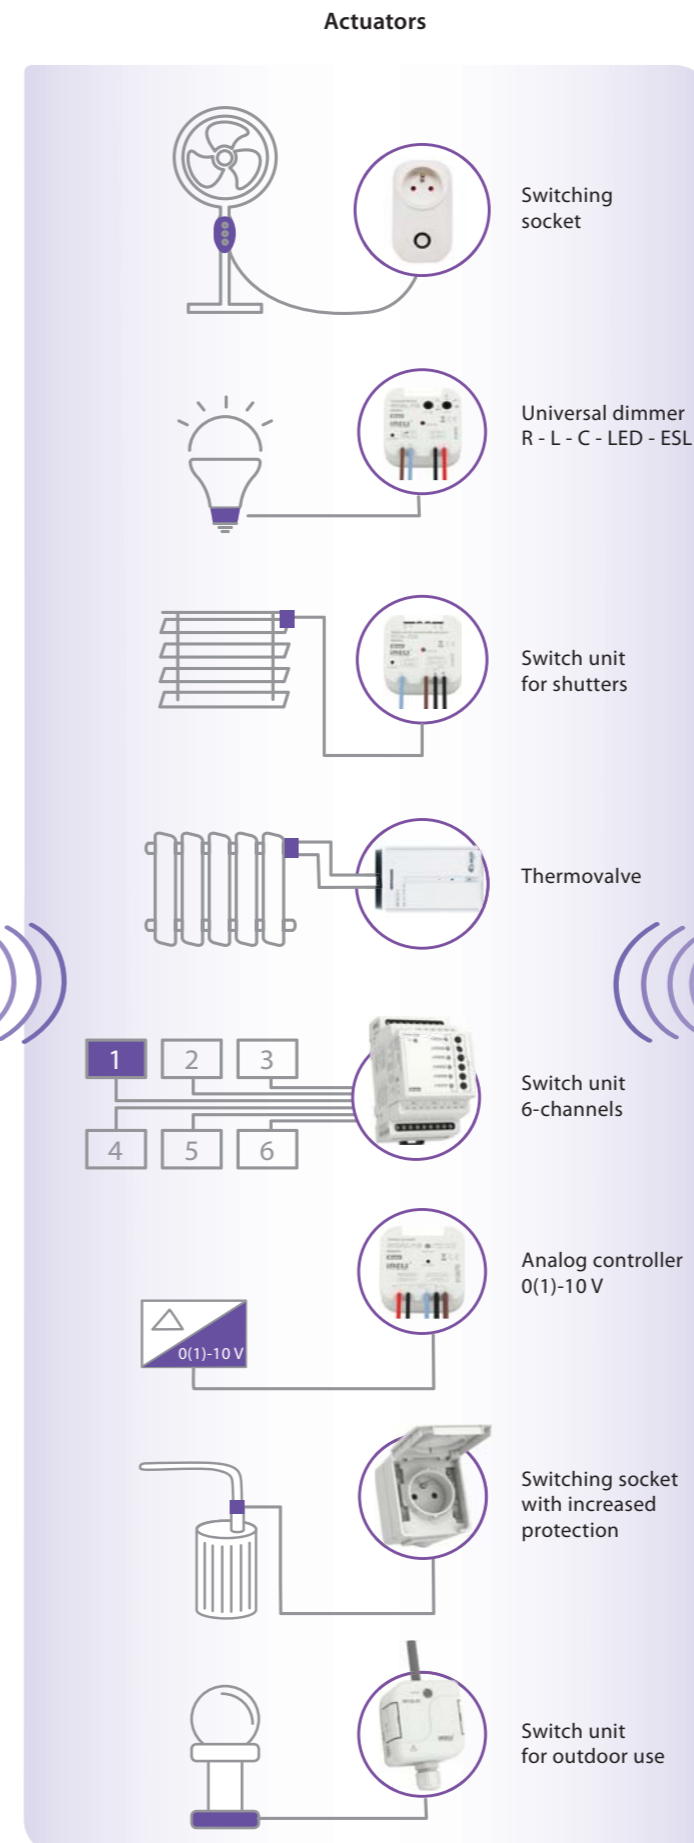

GSB3-40/S
Glass switch button
with symbols

iNELS App

Also available for tablets

Accessories

TELVA-2 230V,
TELVA-2 24V
Thermodrives

AN-I
AN-E
Internal antenna
External antenna

TC
TZ
Pt100
Thermo sensors

SCOPE ARCHITECTURE

INELS BUS SCOPE

iNELS APP

Replaces the original application:

- iNELS Home Control Mobile and iNELS Home Control Tablet (for CU3 series and Connection Server)
- iNELS Home RF Control (for eLAN-RF)
- iNELS Home Control IR Mobile (for eLAN-IR)
- LARA Dio (for LARA player)