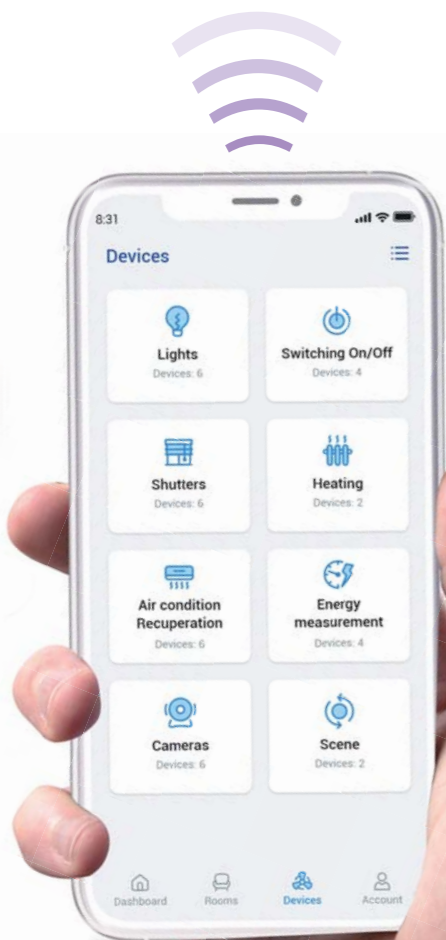

The fridge, washing machine and oven can already do great things. Do a piece of work you don't have to do, and let you know at the right time.

What you will appreciate:

- connecting the house to other smart technologies
- clear control from various devices
- smart notifications and statuses
- well-being and comfort that you did not know before

WIRELESS SYSTEM

EXAMPLE OF EQUIPMENT AND WIRING

1.

Possibility to control blinds with local controller or light detector (dawn/dark). With the possibility to combine with a fixed schedule.

2.

Lighting intensity control and selection of light scenes. In the picture, the dimming of the light is controlled by a wall controller.

3.

Remote control for various devices. For example, RGB tapes or dimmable drawers.

4.

Central control of the device in the room using the RF Touch wall panel and touch controls.

5.

Smart eLAN box for storing data and pre-set scenarios. With the possibility of controlling the house by phone, tablet or smart TV.

6.

The wall thermostat can control radiators or a central heating source. Pictured in direct communication with a smart thermal head.

7.

Internet radio and multimedia player LARA also with the possibility of connecting to a home intercom.