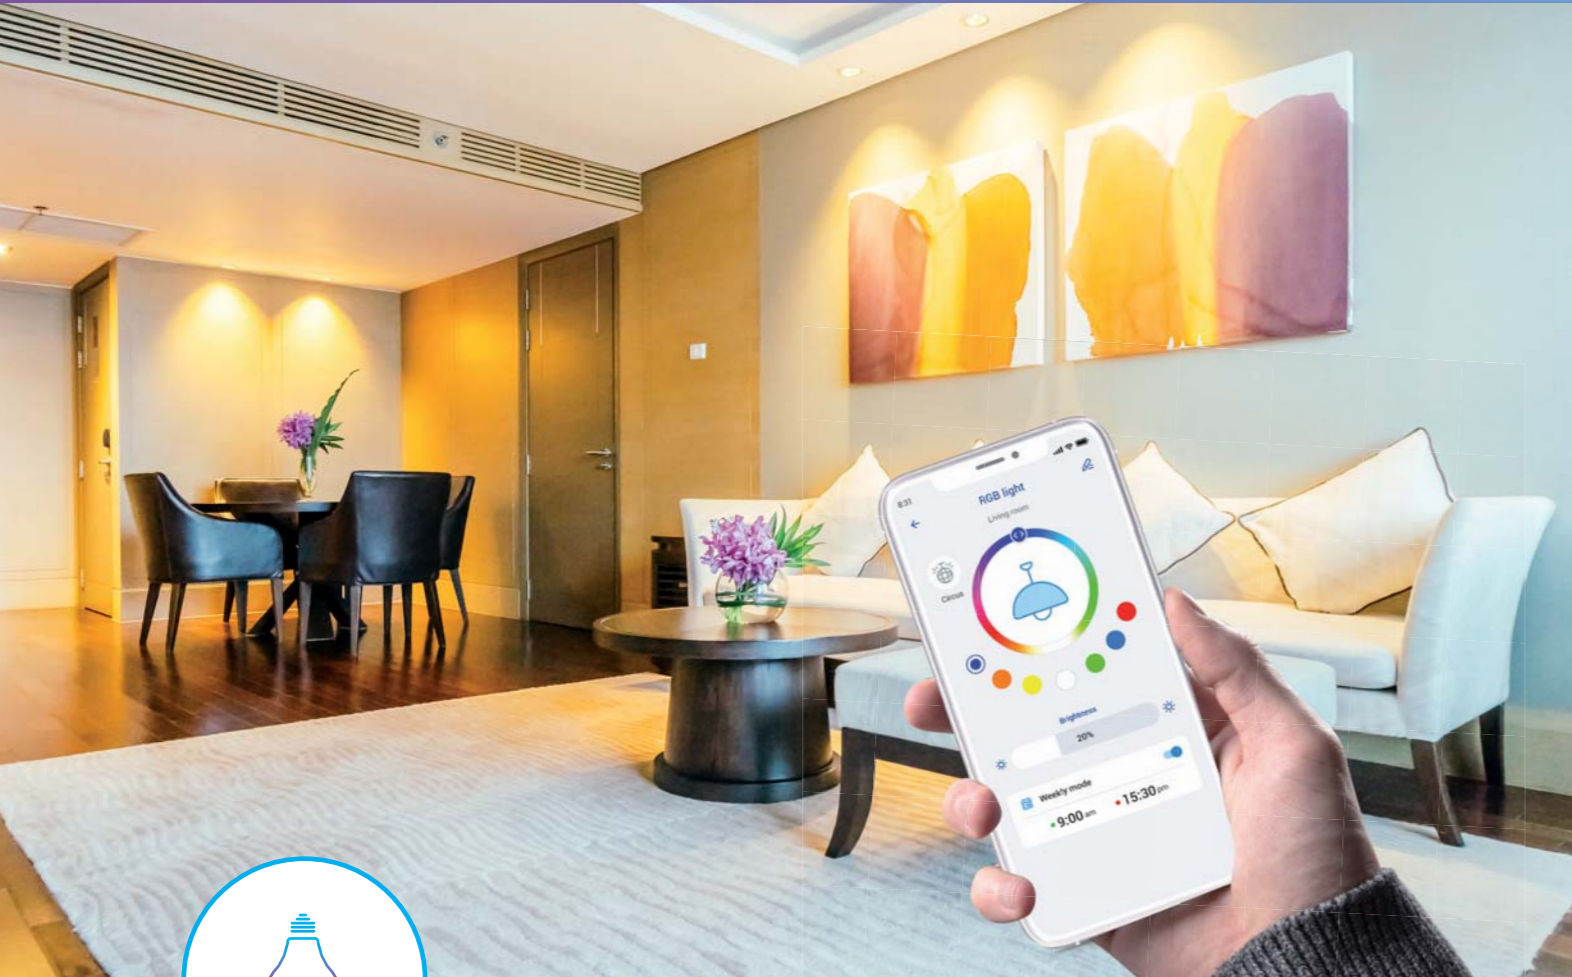

LIGHTING

One touch and great savings

Set the correct mode for each room. So you don't pay for rooms where there is no one. Light comfort where you need it.

What you will appreciate:

- intensity setting and control (dimming function)
- setting light scenes
- automatic lighting according to the intensity of outdoor light
- lighting based on motion detection
- presence simulation

BLINDS CONTROL, SHUTTERS

Light, warmth, safety

Controlled shading brings light and temperature comfort to living rooms and offices. Automatic adjustment of blinds and shutters depending on sunlight and temperature saves you time and energy.

What you will appreciate:

- automatic mode depending on sunlight and temperature
- significant time and energy savings
- possibility of time schedules
- simple operation with buttons
- presence simulation