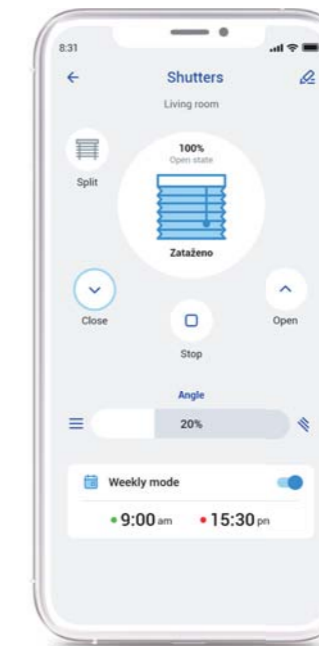

Overview

Absolute control over the state of all technologies.

Device list

Control the device from anywhere.

Rooms management

Settings according to individual rooms.

Colour setting

Easy adjustment of the light scene with one touch - switching, dimming, colour.