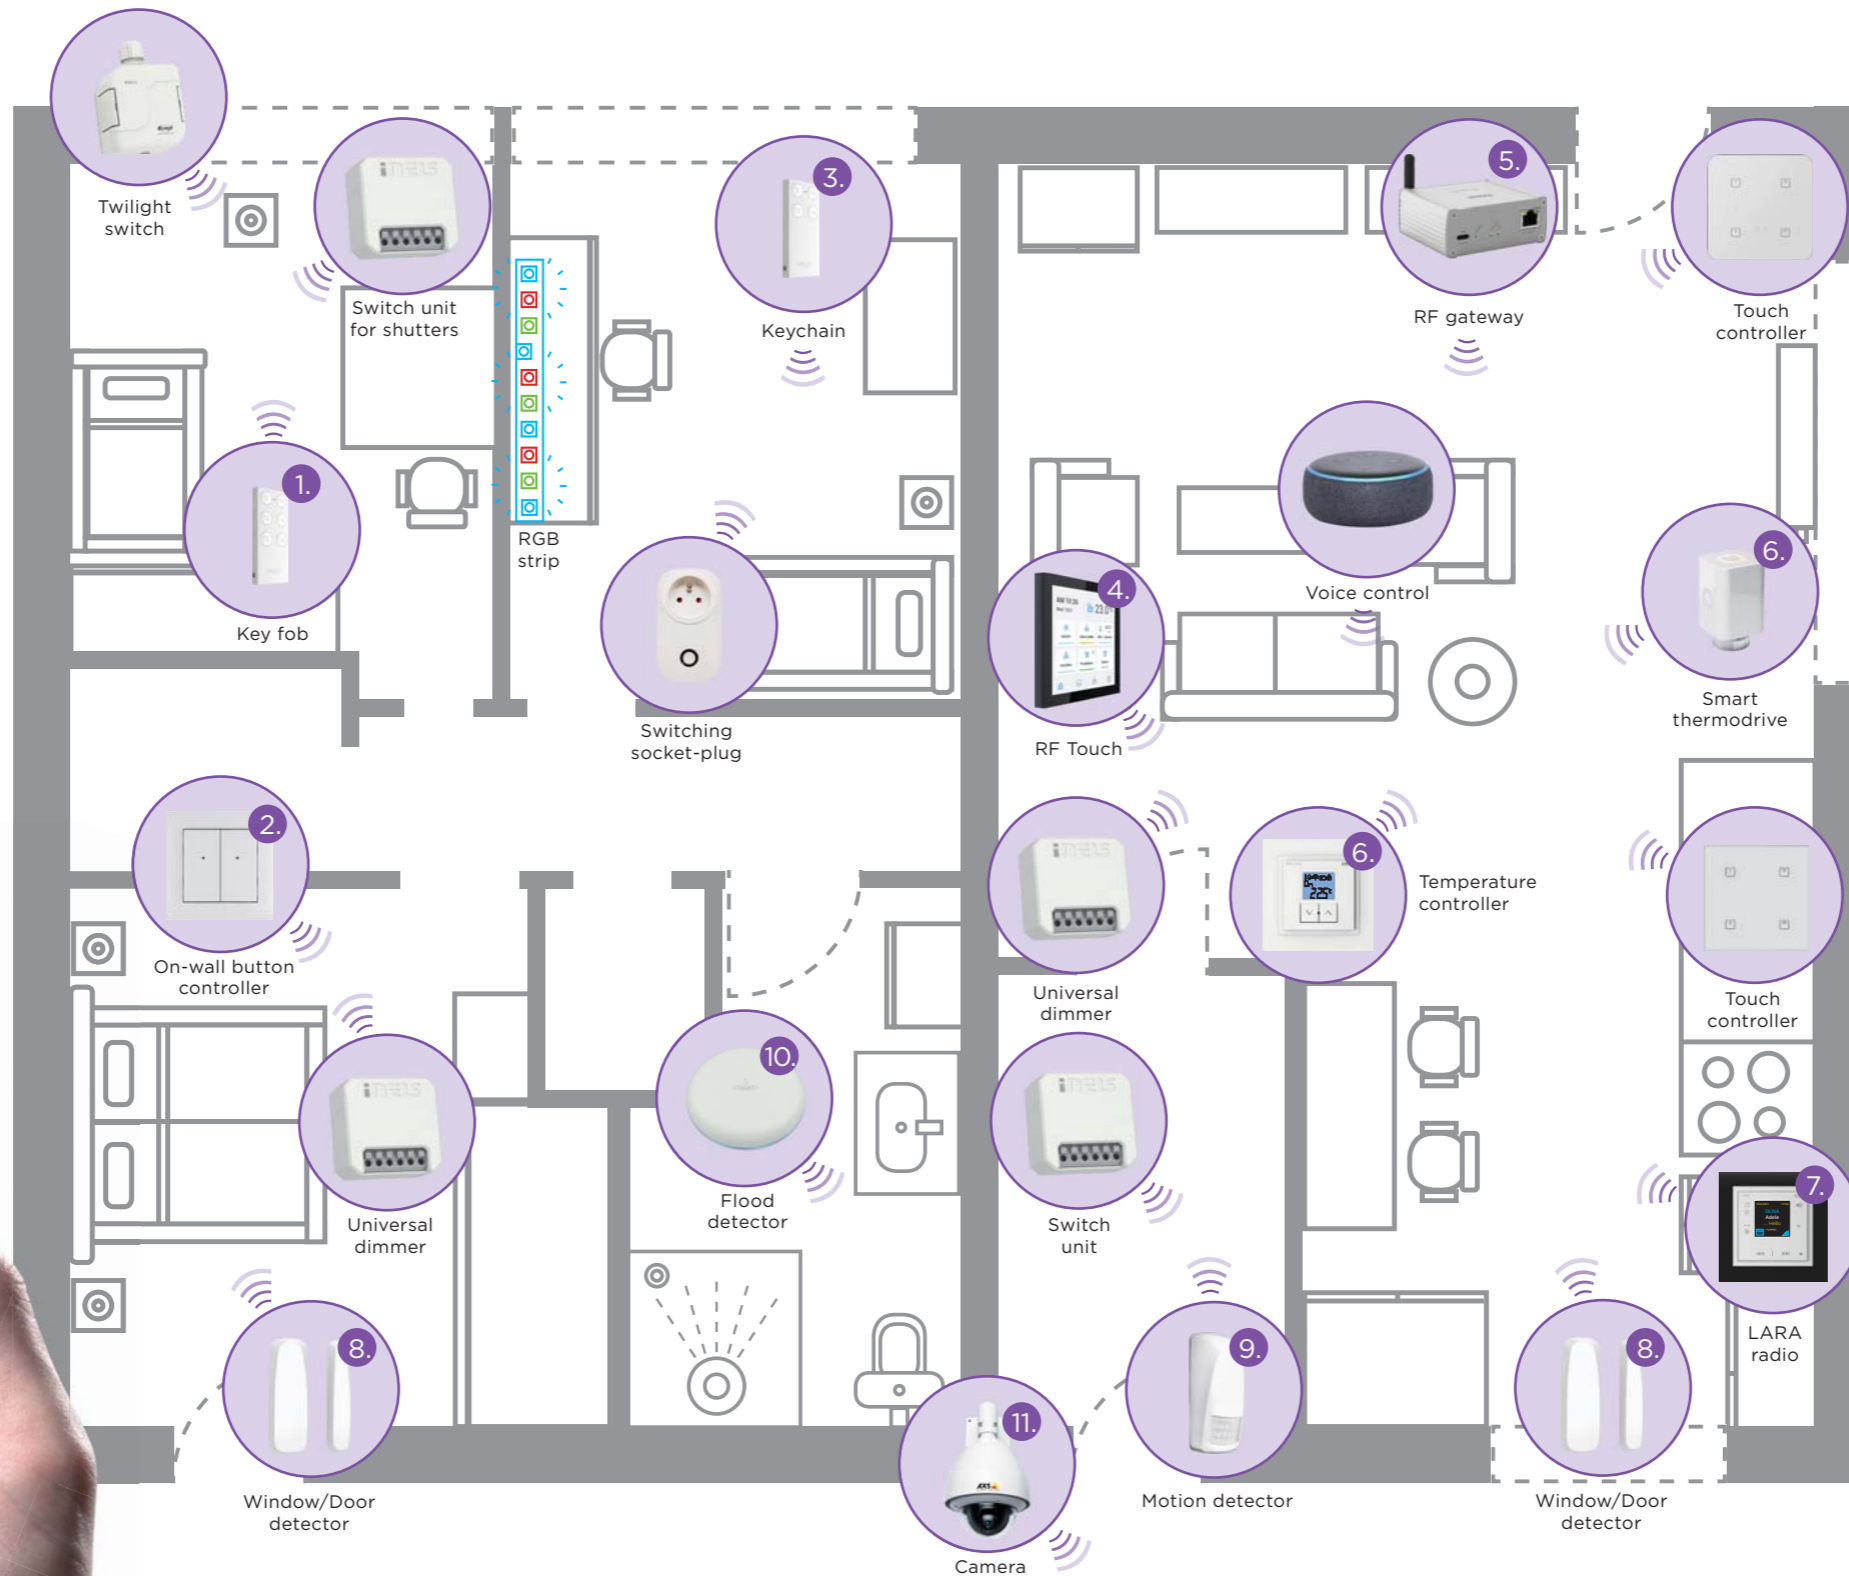

WIRELESS SYSTEM

EXAMPLE OF EQUIPMENT AND WIRING

1.

Possibility to control blinds with local controller or light detector (dawn/dark). With the possibility to combine with a fixed schedule.

2.

Lighting intensity control and selection of light scenes. In the picture, the dimming of the light is controlled by a wall controller.

3.

Remote control for various devices. For example, RGB tapes or dimmable drawers.

4.

Central control of the device in the room using the RF Touch wall panel and touch controls.

5.

Smart eLAN box for storing data and pre-set scenarios. With the possibility of controlling the house by phone, tablet or smart TV.

6.

The wall thermostat can control radiators or a central heating source. Pictured in direct communication with a smart thermal head.

7.

Internet radio and multimedia player LARA also with the possibility of connecting to a home intercom.

5.

Flood detector to indicate water from an overflowing tub or cracked water hose.

6.

Voice control of the system using Google HOME or Amazon Alexa.

7.

Wall Touch panel used to control all installed household devices.