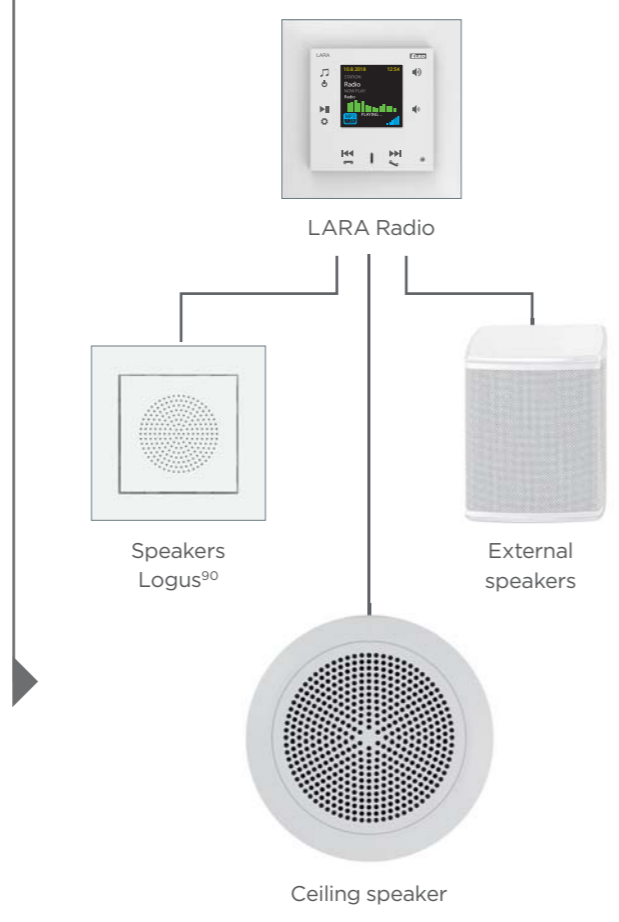

Intercom HIK VISION

Intercom 2N

Camera

LARA Intercom

iNELS application

MULTIMEDIA

Unlimited entertainment options

Stream Internet radio or music from a central repository. Listen to music wherever you move. Have fun with the possibilities that technology brings.

What you will appreciate:

- internet radio
- play audio from storage
- clear control from panels or mobile phone
- easy installation
- Spotify, TuneIn

APPLIANCE CONTROL - NOT JUST DOMESTIC ONES

Connect information from different devices

3.

Remote control for various devices. For example, RGB tapes or dimmable drawers.

4.

Central control of the device in the room using the RF Touch wall panel and touch controls.

5.

Smart eLAN box for storing data and pre-set scenarios. With the possibility of controlling the house by phone, tablet or smart TV.