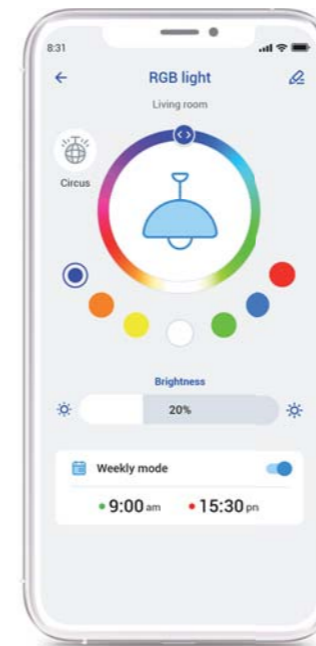

	Silver	Gold	Platinum
Lighting control	✓	✓	✓
Garage doors and gates	✓	✓	✓
Switching appliances	✓	✓	✓
RGB bulbs and LED strips	✓	✓	✓
Scenes	✓	✓	✓
Detectors/sensors	✓	✓	✓
Heating	✓	✓	✓
Air conditioning	✗	✓	✓
Recuperation	✗	✓	✓
LARA	✗	✓	✓
NAS	✗	✗	✓
Cameras	✓	✓	✓
Weather station	✗	✓	✓
Intercoms	✗	✓	✓
Home appliances	✗	✗	✓
Energy dashboard	✗	✓	✓
History report (charts & graphs)	✗	✗	✓
Google Home	✓	✓	✓
Amazon Alexa	✓	✓	✓
Automation	✗	✓	✓
Notification	✓	✓	✓
Widgets	✓	✓	✓
Favourites/overview	✓	✓	✓
Log history	✗	✓	✓
eLAN-IR	✗	✓	✓
Geolocation	✗	✓	✓
Weather data	✗	✓	✓
Conrad Connect	✓	✓	✓
Users management	✓	✓	✓

Overview

Absolute control over the state of all technologies.

Device list

Control the device from anywhere.

Rooms management

Settings according to individual rooms.

Colour setting

Easy adjustment of the light scene with one touch - switching, dimming, colour.