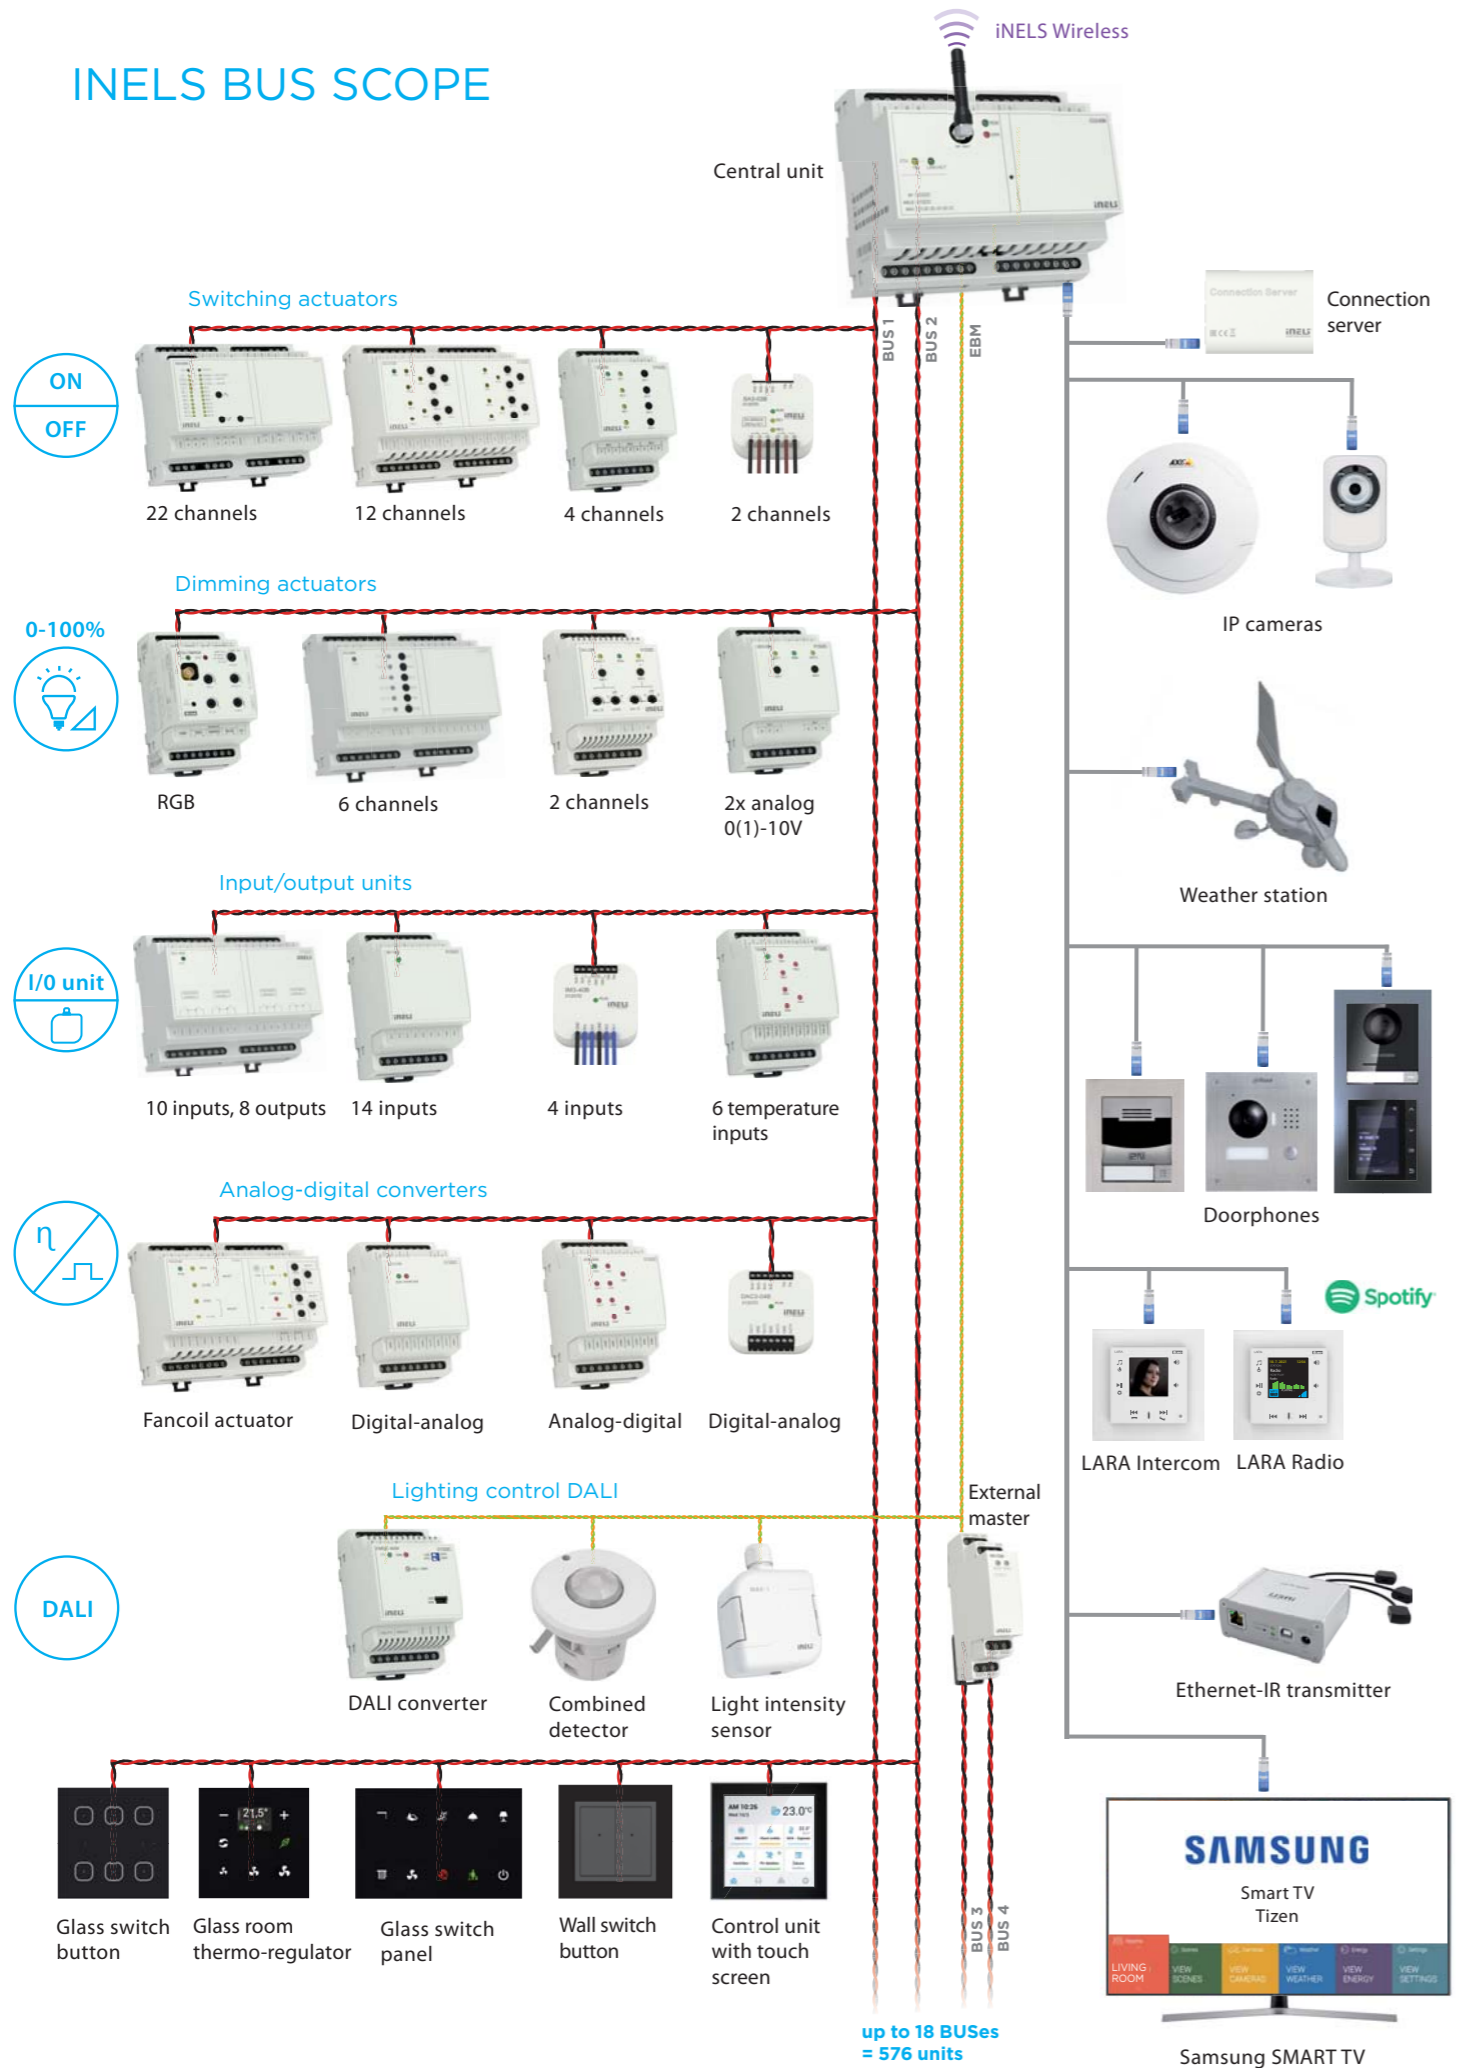

GSB3-40/S
Glass switch button
with symbols

iNELS App

Also available for tablets

Accessories

TELVA-2 230V,
TELVA-2 24V
Thermodrives

AN-I
AN-E
Internal antenna
External antenna

TC
TZ
Pt100
Thermo sensors

SCOPE ARCHITECTURE

INELS BUS SCOPE

iNELS APP

Replaces the original application:

- iNELS Home Control Mobile and iNELS Home Control Tablet (for CU3 series and Connection Server)
- iNELS Home RF Control (for eLAN-RF)
- iNELS Home Control IR Mobile (for eLAN-IR)
- LARA Dio (for LARA player)