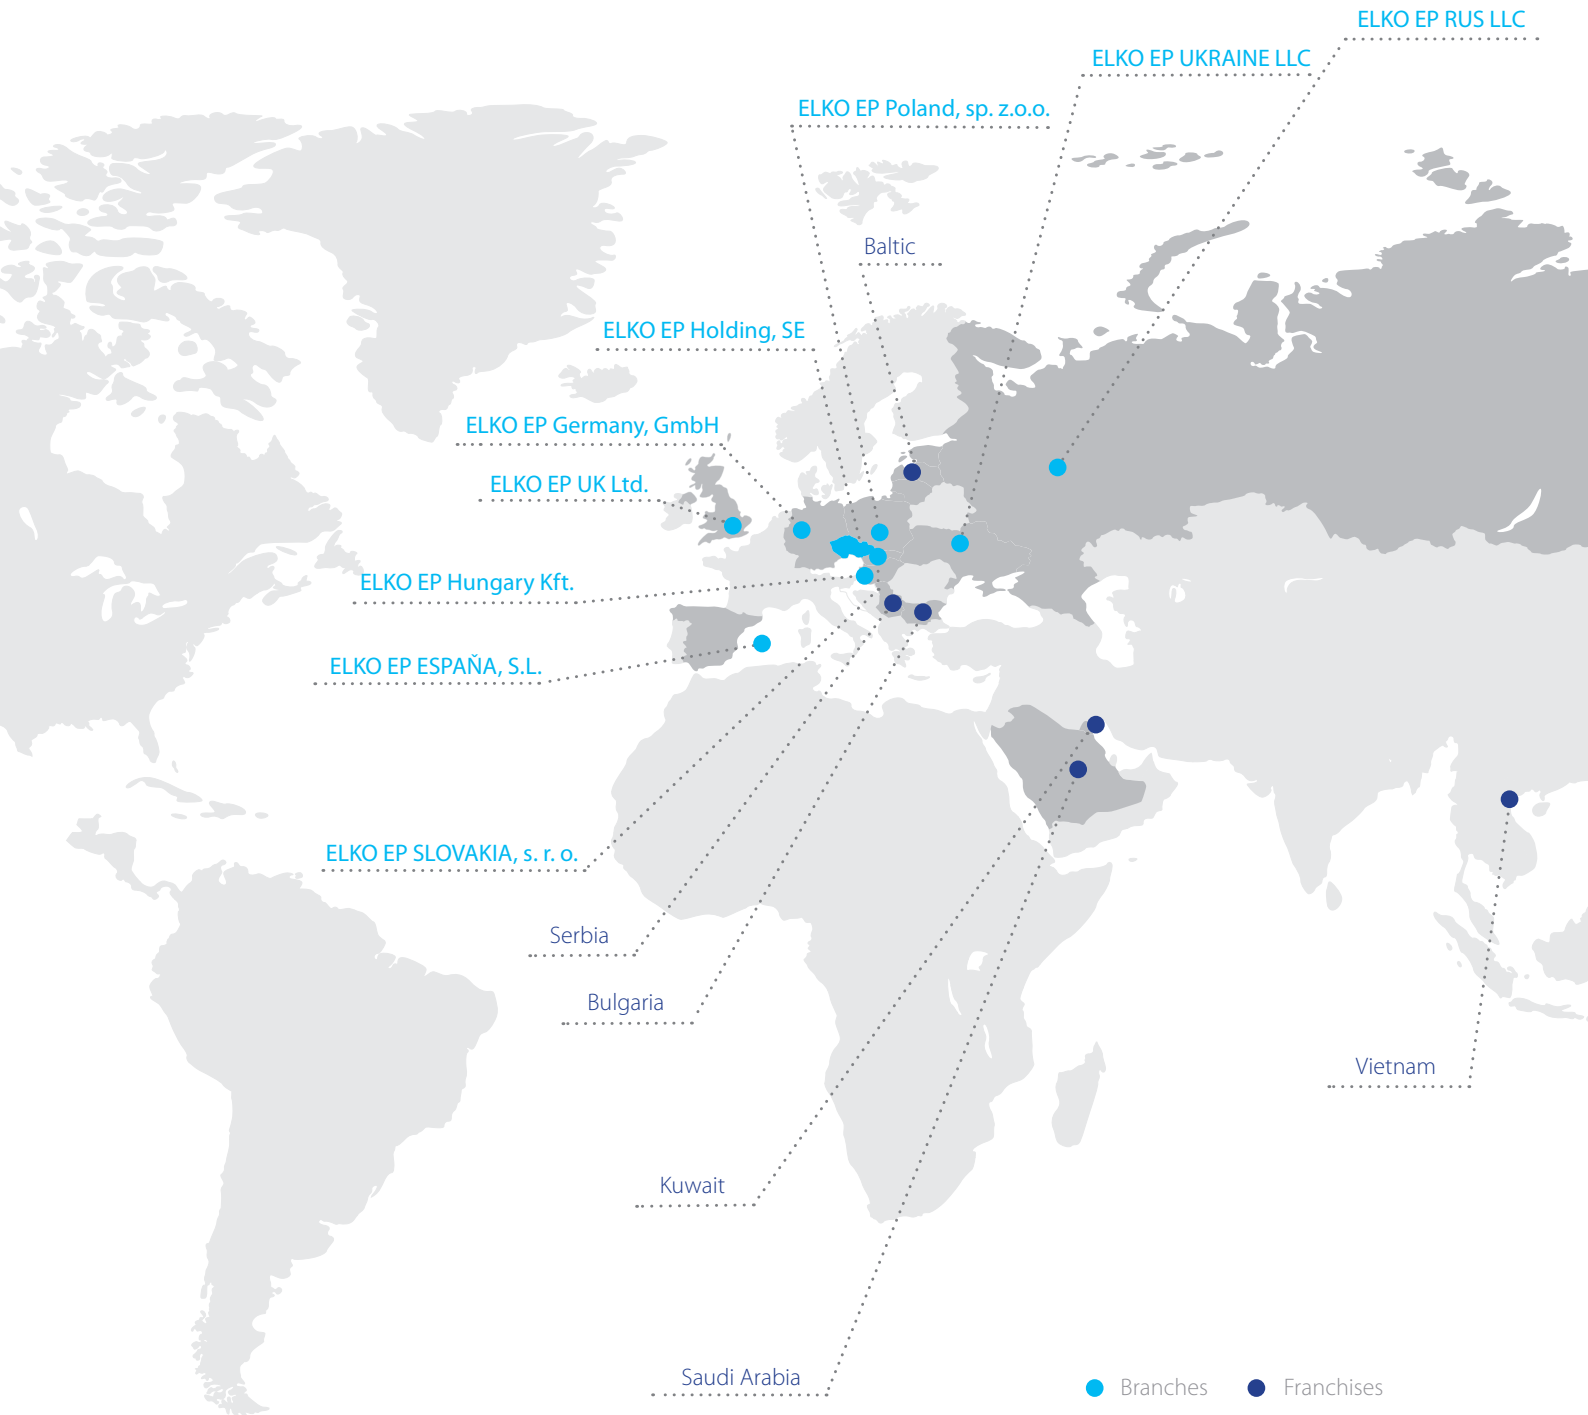

ELKO EP Holding

www.elkoep.com

Published: 06/2021 | 1st edition
Modifications or amendments reserved.