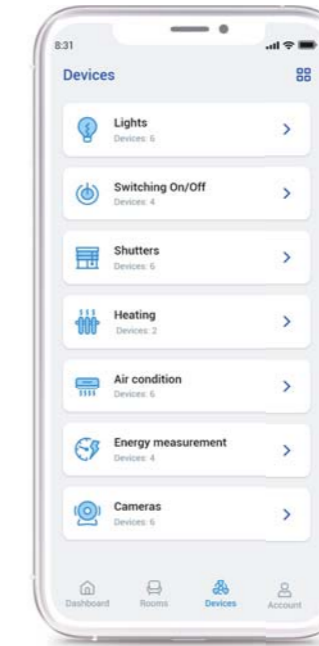

- Heating
- Air conditioning
- Recuperation

- LARA
- NAS

- Cameras
- Weather station
- Intercoms
- Home appliances

- Energy dashboard
- History report (charts & graphs)

- Google Home
- Amazon Alexa

- Automation
- Notification
- Widgets
- Favourites/overview
- Log history
- eLAN-IR
- Geolocation
- Weather data
- Conrad Connect
- Users management

	Silver	Gold	Platinum
Lighting control	✓	✓	✓
Garage doors and gates	✓	✓	✓
Switching appliances	✓	✓	✓
RGB bulbs and LED strips	✓	✓	✓
Scenes	✓	✓	✓
Detectors/sensors	✓	✓	✓
Heating	✓	✓	✓
Air conditioning	✗	✓	✓
Recuperation	✗	✓	✓
LARA	✗	✓	✓
NAS	✗	✗	✓
Cameras	✓	✓	✓
Weather station	✗	✓	✓
Intercoms	✗	✓	✓
Home appliances	✗	✗	✓
Energy dashboard	✗	✓	✓
History report (charts & graphs)	✗	✗	✓
Google Home	✓	✓	✓
Amazon Alexa	✓	✓	✓
Automation	✗	✓	✓
Notification	✓	✓	✓
Widgets	✓	✓	✓
Favourites/overview	✓	✓	✓
Log history	✗	✓	✓
eLAN-IR	✗	✓	✓
Geolocation	✗	✓	✓
Weather data	✗	✓	✓
Conrad Connect	✓	✓	✓
Users management	✓	✓	✓

Overview

Absolute control over the state of all technologies.

Device list

Control the device from anywhere.

Rooms management

Settings according to individual rooms.

Colour setting

Easy adjustment of the light scene with one touch - switching, dimming, colour.