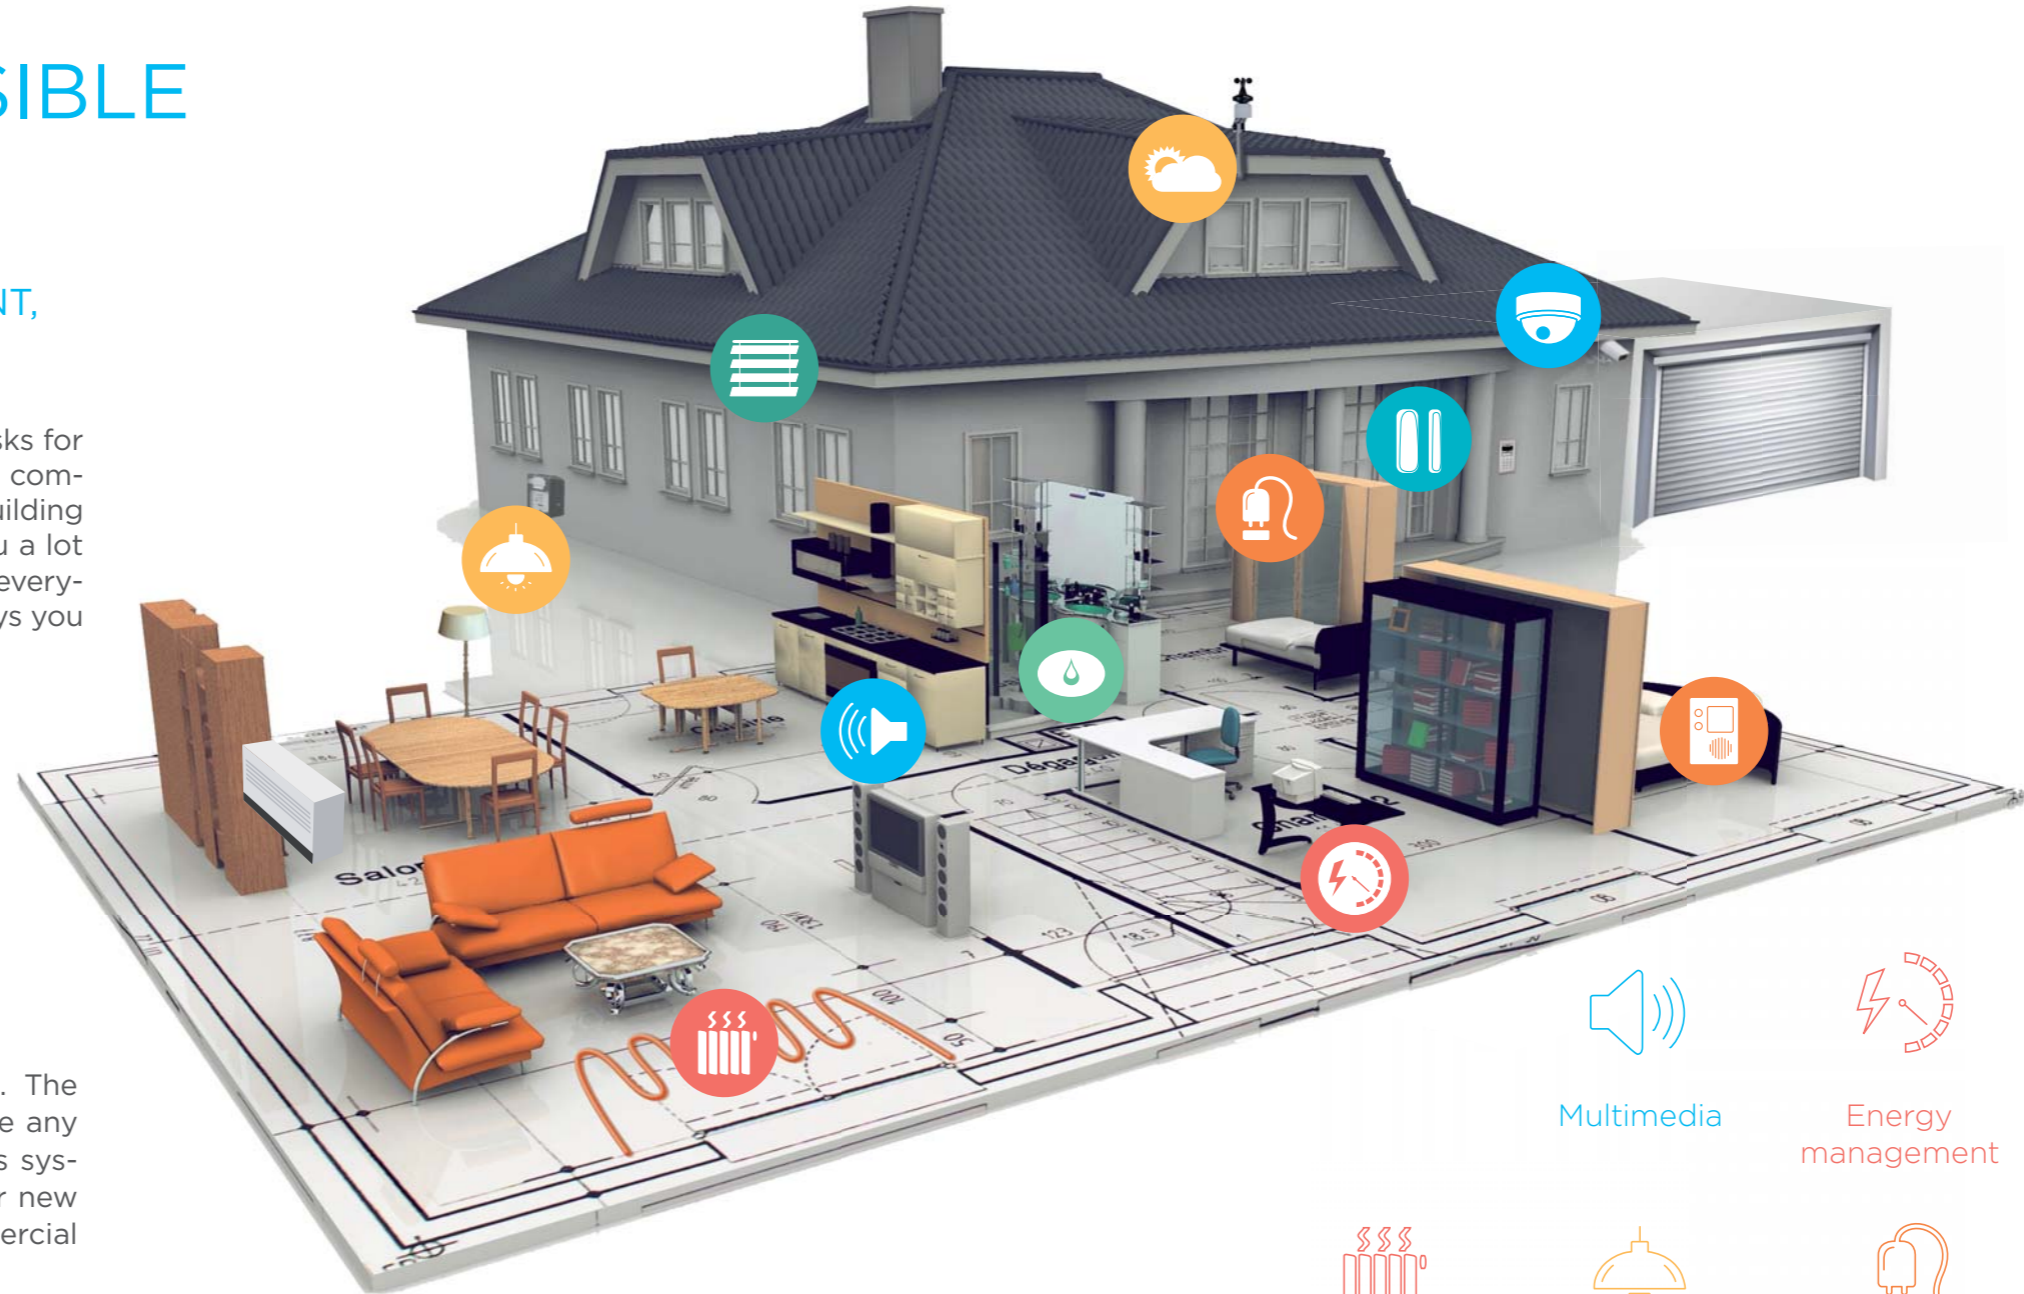

Comfort

It's just cool. You can control everything by mobile phone, voice or remote control. In addition, the smart house caters to you - it learns from your data and preferences.

Smart house / Smart building

Fully under your control. Secure, economical, efficient and convenient.

Apartment building

Automation, savings and comfort. All this is offered by our complete hotel solution.

Hotel

Functionally equipped from the basement to the roof. For tenants a pleasure to live in.

Commercial buildings

Automation, savings and comfort. All this is offered by our complete hotel solution.

THE BEST POSSIBLE SOLUTION

EXACTLY FOR YOUR APARTMENT, HOUSE OR OFFICE

A smart house can handle many routine tasks for you. It controls heating, optimizes lighting comfort, takes care of appliances, secures the building from the outside and inside. It will save you a lot of money and even your nerves. It can set everything itself based on the data, but it is always you who control everything.