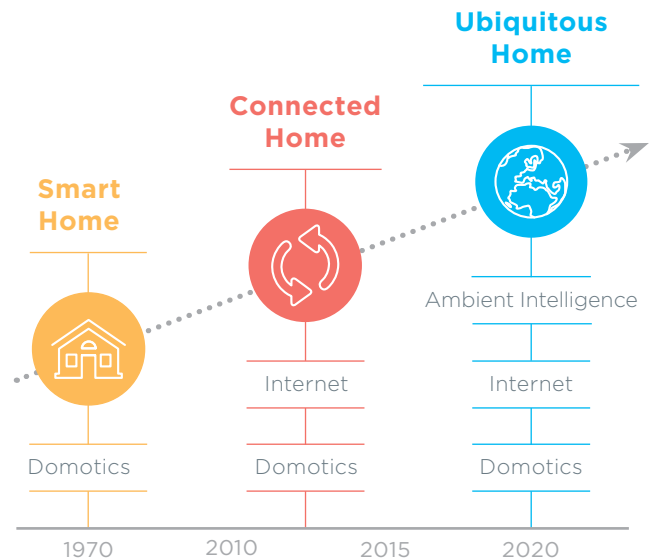

We developed the iNELS - an intelligent wiring and wireless system that can control the whole home, e.g. regulating heat, air-conditioning and recuperation, adjusting roll blinds and shutters, controlling appliances and even the home security system.

www.inels.com

Why Smart Home?

Today, without even realizing it, we are surrounded by an entire series of smart gadgets. From touch phones that we use every day to automobiles, up to home appliances or a modern electrical installation. The smart home therefore does not just function fully automatically, but also economizes, it provides comfort and security and the main thing - it thinks for you!

Internet of things

This term includes the concept of connecting appliances, machines, sensors to an existing internet structure. This structure utilizes a specially designed network for small data transfer and low power consumption over long distances. For this concept, we use the Sigfox, LoRa, and NB-IoT networks.

Billion €

Future of the Smart Home

In the spirit of robust development, the ever greater need arises for interconnectivity and the integration of technologies in the home, to enable them to understand and communicate with each other. Today, the smart home is far from being just about controlling lights and heating through your telephone. It is about the connection of all sources so that they ultimately provide the user with the desired comfort and economical return from one's investment.