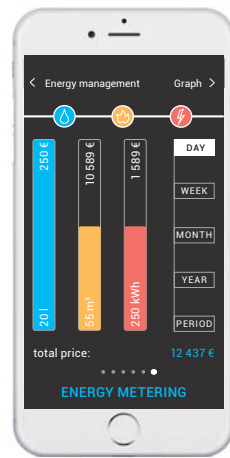

Energy management

No demolition

Flexibility

Expandable