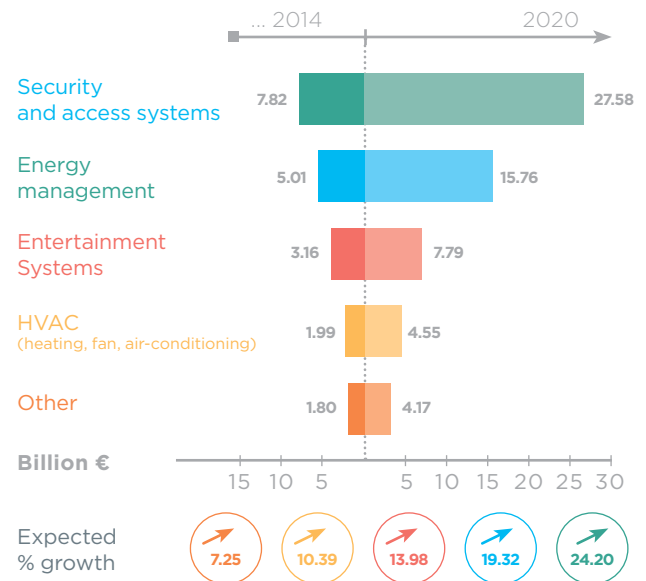

Future of the Smart Home

In the spirit of robust development, the ever greater need arises for interconnectivity and the integration of technologies in the home, to enable them to understand and communicate with each other. Today, the smart home is far from being just about controlling lights and heating through your telephone. It is about the connection of all sources so that they ultimately provide the user with the desired comfort and economical return from one's investment.