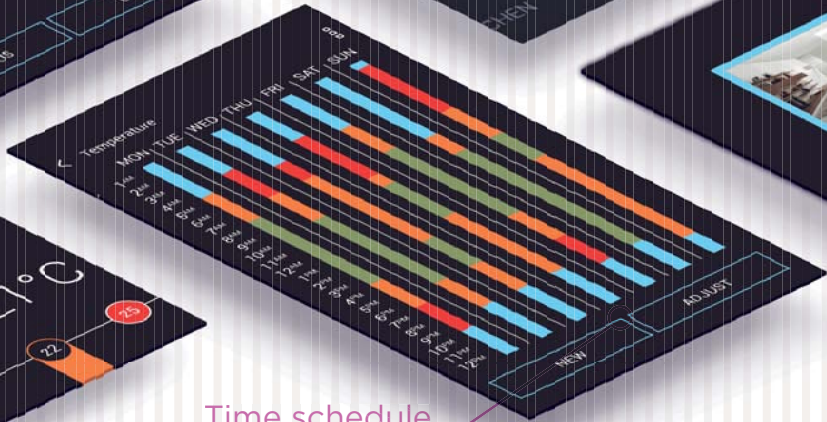

Available on:

www.inels.com

Video door-phone

Detectors

Video cameras

Time schedule

LARA... Mediaplayer in the switch

Can you imagine that in just a switch, radio and MP3s can play, or that through this switch, you can talk to your roommates or a visitor at the door?