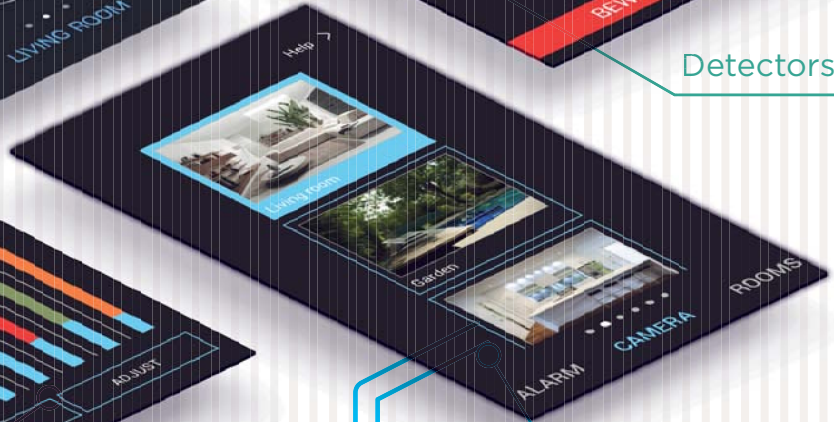

The iNELS intelligent electrical installation system controls everything from heating regulation and air-conditioning, lighting, blinds and other appliances to securing your home and protecting your property. With iNELS, you always keep an eye on your home. Anytime, wherever... All technologies are controlled directly from this application, whether you are connected in a home network Wi-Fi or you are using mobile data while on the go.

Available on:

www.inels.com

Video door-phone

Detectors

Video cameras

Time schedule

LARA... Mediaplayer in the switch

Can you imagine that in just a switch, radio and MP3s can play, or that through this switch, you can talk to your roommates or a visitor at the door?