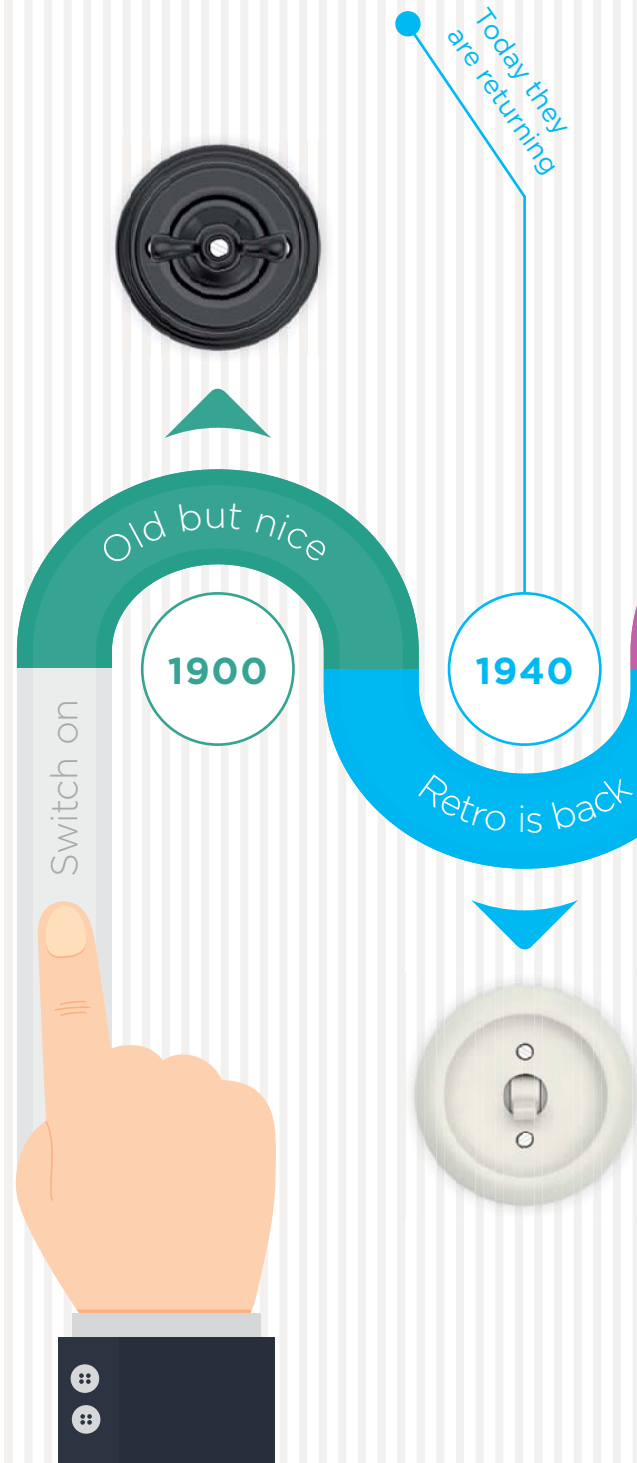

Evolution of the switching

The switch – as we know it – has not seen many changes since its invention at the end of the 19th century. We still use it in its many forms today. Its size has remained practically the same, but in the Smart Home, power contacts have been replaced with buttons with low upstroke and safe voltage. Contacts and pressing have been replaced by a capacitive pad or touch display.

www.inels.com