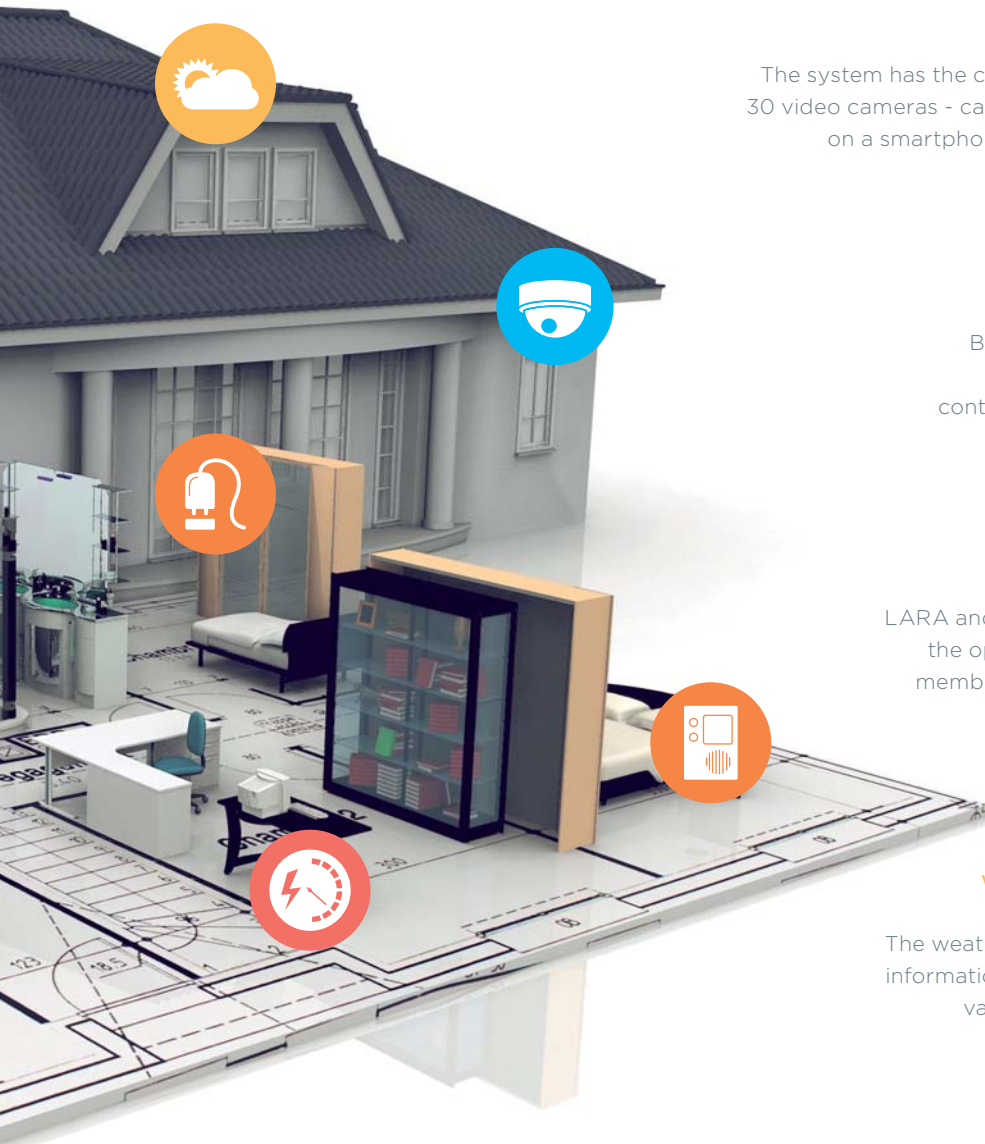

Heating

It is possible to set the temperature in each room using a single button or application.

Lighting

Not only dimming to the required level, but also setting light scenes for every occasion.

Switching

You can switch on or off practically any electric appliance that is connected to the socket.

Video camera

The system has the capacity for connecting up to 30 video cameras - can be watched in applications on a smartphone or tablet, and even on TV.

Blinds, Shutters

Blinds, gates and awnings can be controlled by any system controller, including applications.

Intercom

LARA and the iNELS application offer the option of communicating with members of the family in individual rooms of the home.

Weather station

The weather station not only provides information, but also allows measured values to be used for control of functions in the home.

Multimedia

From one place of house it is enabled to share a music over the whole house.