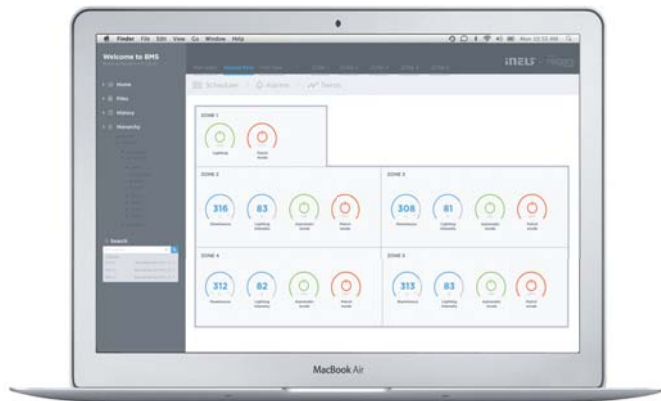

COMMERCIAL

Efficient use of technologies and energy

iNELS finds more and more applications in the wide sphere of commercial buildings – stores, offices, restaurants, hospitals and also in historical buildings or manufacturing halls.

Though it is most frequently used to control lighting and HVAC (Heating-Ventilation-Air-Conditioning), in references you will find iNELS projects using an access system, shading control, a video camera security system or distribution of audio/video.

BMS - Building management system

Access system