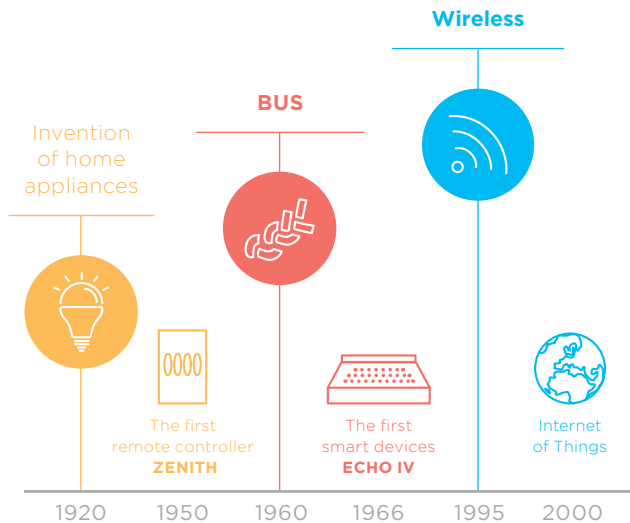

Electrical installations are everywhere. They are a part of every building, and every home has at least some modern technology. Anybody can turn the lights on or off or adjust the blinds.

But we wanted to go a step farther. We wanted to create a truly intelligent system. A system that would think for you and save you time, energy and money.

We developed the iNELS - an intelligent wiring and wireless system that can control the whole home, e.g. regulating heat, air-conditioning and recuperation, adjusting roll blinds and shutters, controlling appliances and even the home security system.

www.inels.com

Why Smart Home?

Today, without even realizing it, we are surrounded by an entire series of smart gadgets. From touch phones that we use every day to automobiles, up to home appliances or a modern electrical installation. The smart home therefore does not just function fully automatically, but also economizes, it provides comfort and security and the main thing - it thinks for you!

Internet of things

This term includes the concept of connecting appliances, machines, sensors to an existing internet structure. This structure utilizes a specially designed network for small data transfer and low power consumption over long distances. For this concept, we use the Sigfox, LoRa, and NB-IoT networks.