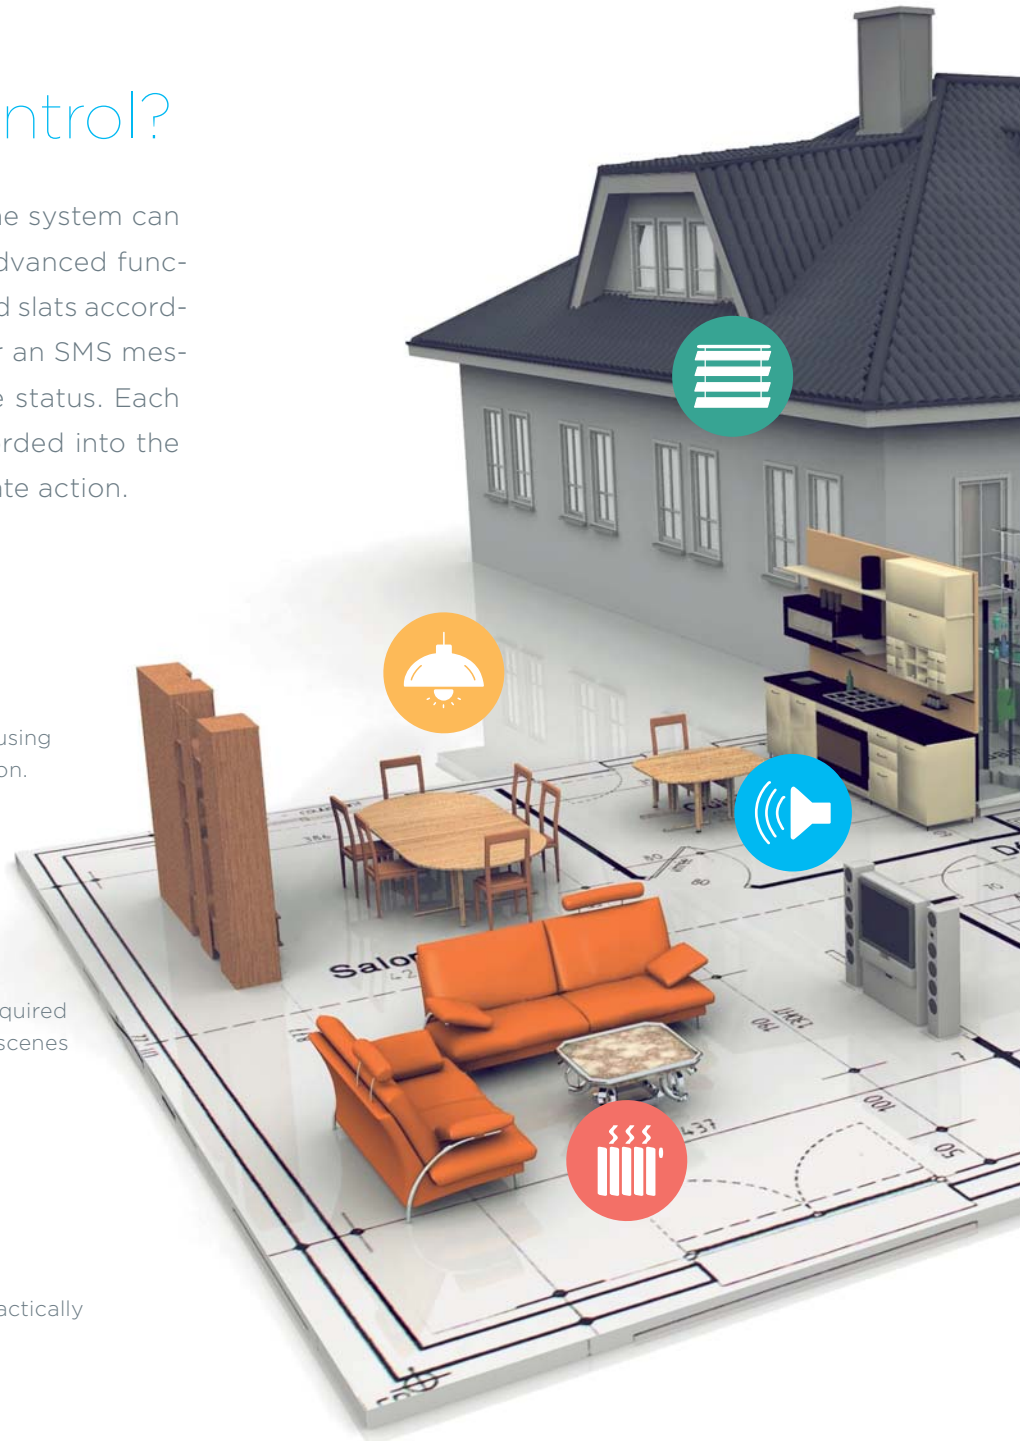

Heating

It is possible to set the temperature in each room using a single button or application.

Lighting

Not only dimming to the required level, but also setting light scenes for every occasion.

Switching

You can switch on or off practically any electric appliance that is connected to the socket.

Video camera

The system has the capacity for connecting up to 30 video cameras - can be watched in applications on a smartphone or tablet, and even on TV.

Blinds, Shutters

Blinds, gates and awnings can be controlled by any system controller, including applications.

Intercom

LARA and the iNELS application offer the option of communicating with members of the family in individual rooms of the home.

Weather station

The weather station not only provides information, but also allows measured values to be used for control of functions in the home.

Multimedia

From one place of house it is enabled to share a music over the whole house.