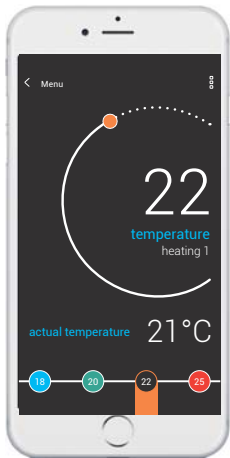

APARTMENT

Wireless installation in an existing apartment

Owners of existing apartments and houses in which electrical installations already exist need not worry. We have prepared for them an iNELS wireless version - RF Control. As the name implies, it functions wirelessly, so there is no need to install or rearrange cabling. There is truly little in the way of structural modifications, only depending on the original electrical installation.

Temperature control